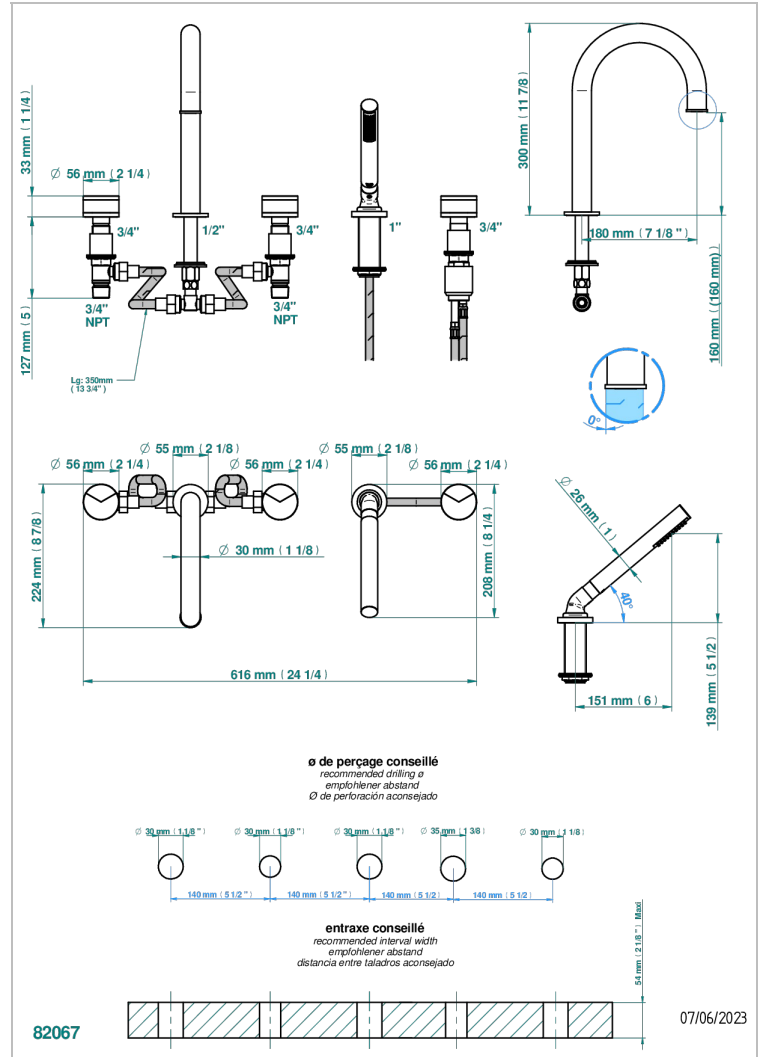

5-hole bath/shower mixer with super goliath spout, 2 x 3/4" valves, and rim mounted handshower supplied by progressive cartridge mixer

CHARACTERISTIC

- Yoko Delta
- 5-hole bath/shower mixer with super goliath spout, 2 x 3/4" valves, and rim mounted handshower supplied by progressive cartridge mixer