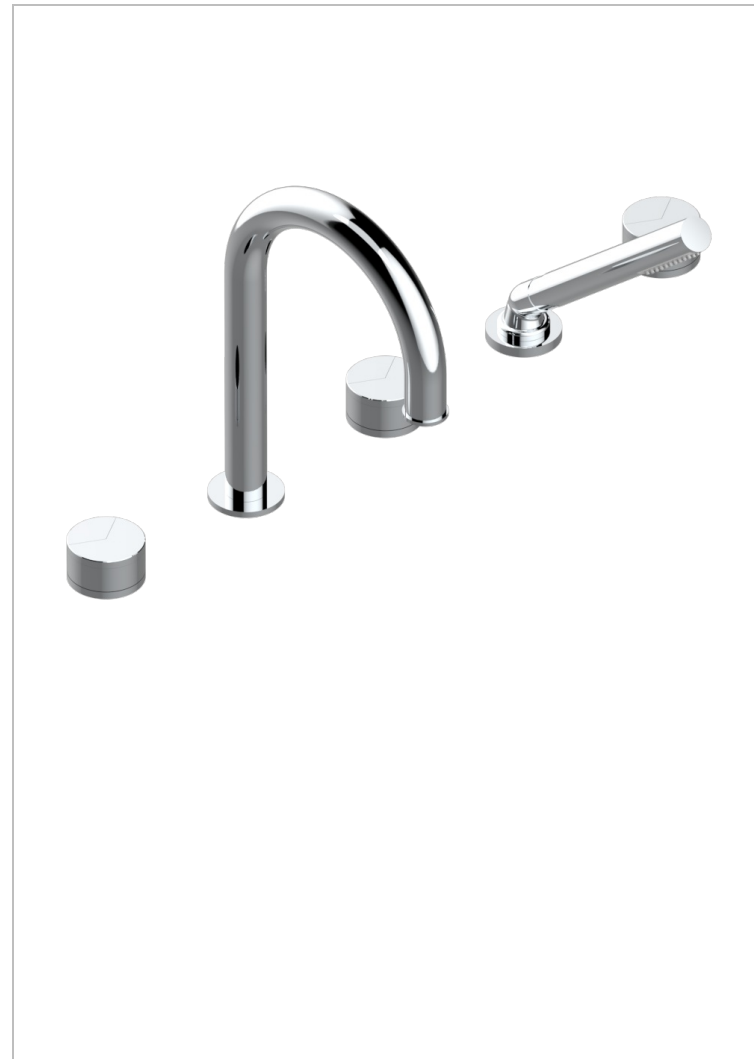

5-hole bath/shower mixer with super goliath spout, 2 x 3/4" valves, and rim mounted handshower supplied by progressive cartridge mixer

CHARACTERISTIC

- Yoko Delta
- 5-hole bath/shower mixer with super goliath spout, 2 x 3/4" valves, and rim mounted handshower supplied by progressive cartridge mixer

AVAILABLE FINITIONS

Antique nickel - H28
Black ceram - D30
Blush PVD - H62
Brass color PVD - H49
Brown bronze color PVD - F33
Gold color PVD - H52

Graphite PVD - H64
Lacquered light bronze - D01
Matt Umber PVD - H67
Matt blush PVD - H60
Matt brass color PVD - H50
Matt brown bronze color PVD - F34

Matt chrome - C02
Matt gold - F07
Matt gold color PVD - H53
Matt graphite PVD - H65
Matt nickel (color finish) - C01
Matt nickel color PVD - H56

Natural smoked Brass - A13
Nickel color PVD - H55
Polished chrome (color finish) - A02
Polished chrome with gold inlay - GA1
Polished gold (color finish) - F01
Polished nickel - B01

Soft gold - F30
Soft matt gold - F31
Umber PVD - H66