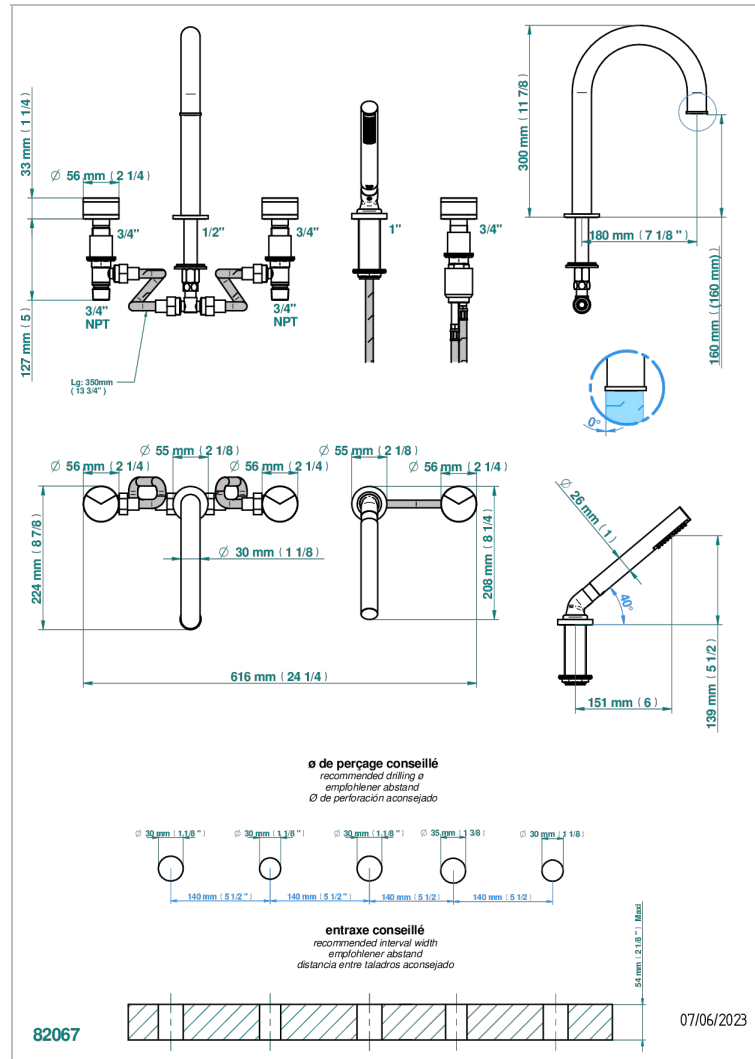

5-hole bath/shower mixer with super goliath spout, 2 x 3/4" valves, and rim mounted handshower supplied by progressive cartridge mixer

CHARACTERISTIC

- Yoko Delta
- 5-hole bath/shower mixer with super goliath spout, 2 x 3/4" valves, and rim mounted handshower supplied by progressive cartridge mixer