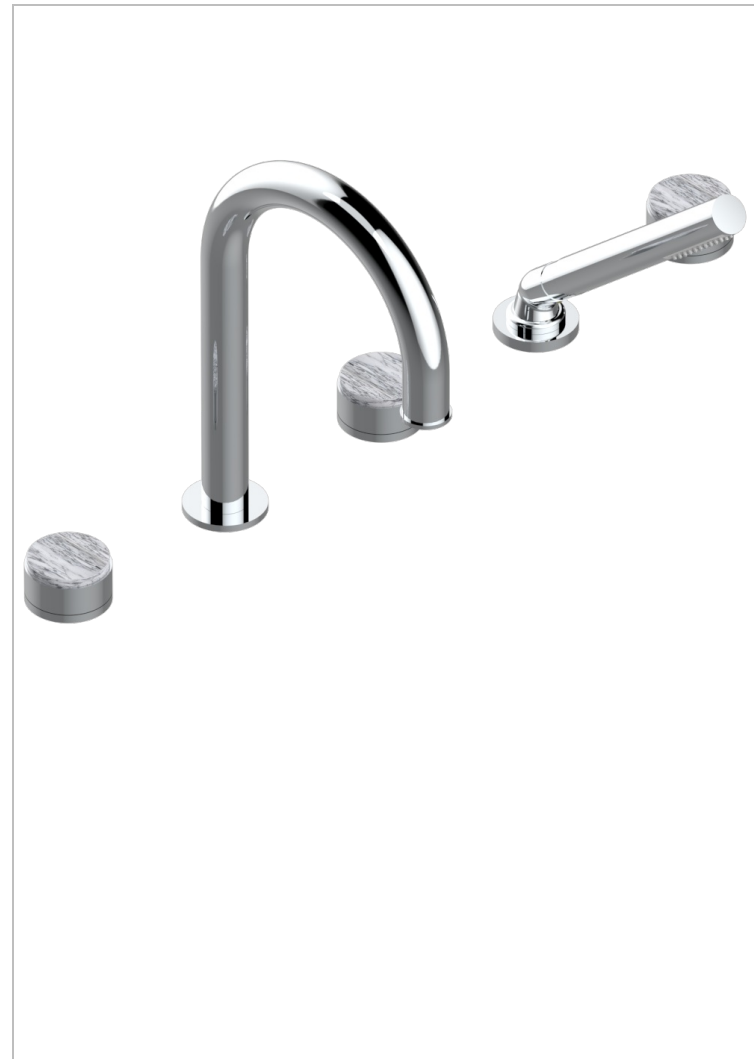

5-hole bath/shower mixer with super goliath spout, 2 x 3/4" valves, and rim mounted handshower supplied by progressive cartridge mixer

## CHARACTERISTIC

- Yoko Howlite
- 5-hole bath/shower mixer with super goliath spout, 2 x 3/4" valves, and rim mounted handshower supplied by progressive cartridge mixer

## AVAILABLE FINITIONS

Antique nickel - H28  
Black ceram - D30  
Blush PVD - H62  
Brass color PVD - H49  
Brown bronze color PVD - F33  
Gold color PVD - H52

Graphite PVD - H64  
Lacquered light bronze - D01  
Matt Umber PVD - H67  
Matt blush PVD - H60  
Matt brass color PVD - H50  
Matt brown bronze color PVD - F34

Soft matt gold - F31  
Umber PVD - H66