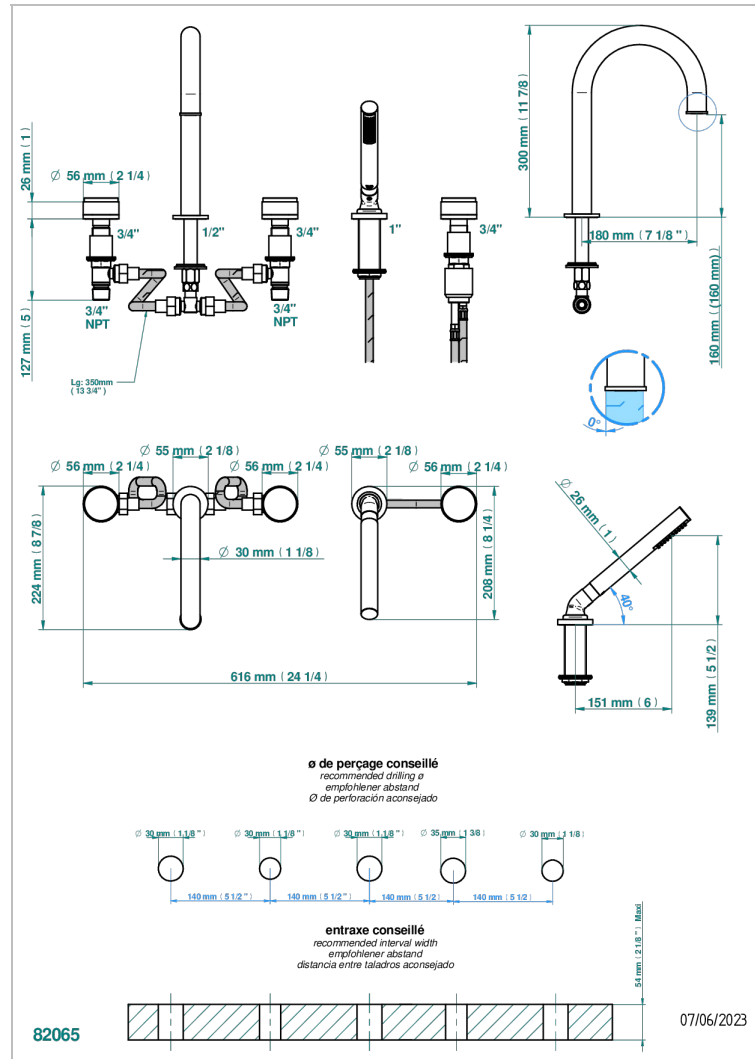

5-hole bath/shower mixer with super goliath spout, 2 x 3/4" valves, and rim mounted handshower supplied by progressive cartridge mixer

## CHARACTERISTIC

- Yoko Howlite
- 5-hole bath/shower mixer with super goliath spout, 2 x 3/4" valves, and rim mounted handshower supplied by progressive cartridge mixer