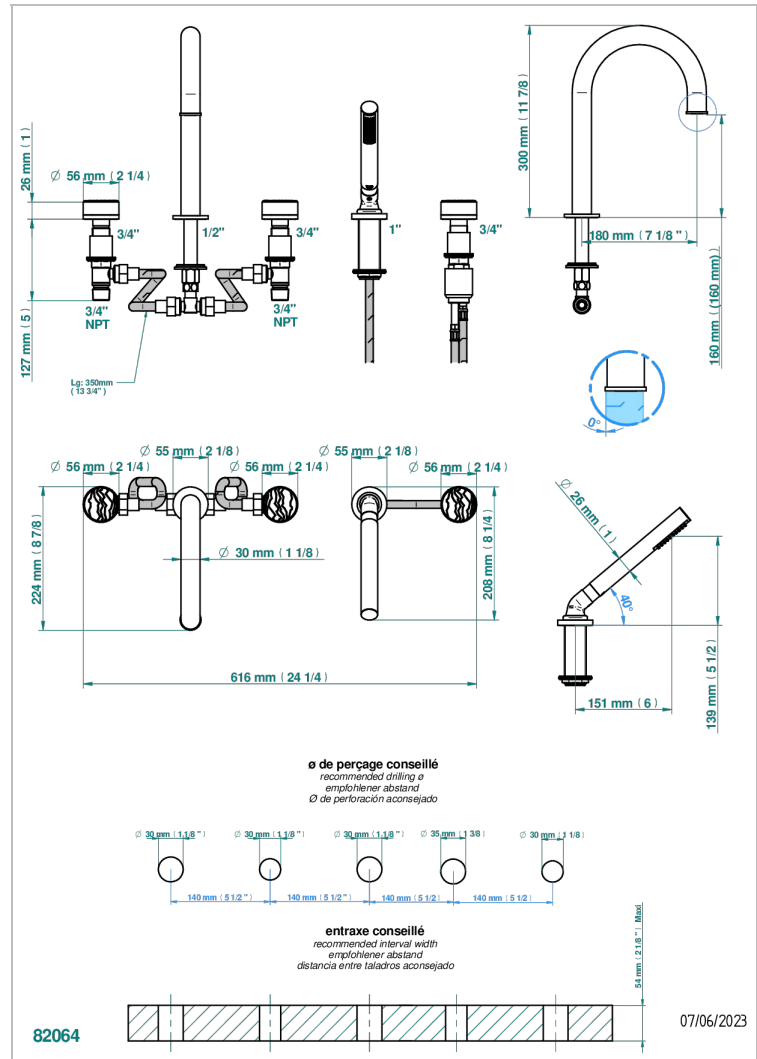

Roman tub set with 2 x 3/4" valves and rim mounted ceramic mixer with progressive cartridge and handshower

CHARACTERISTIC

- Yoko Ice
- Roman tub set with 2 x 3/4" valves and rim mounted ceramic mixer with progressive cartridge and handshower