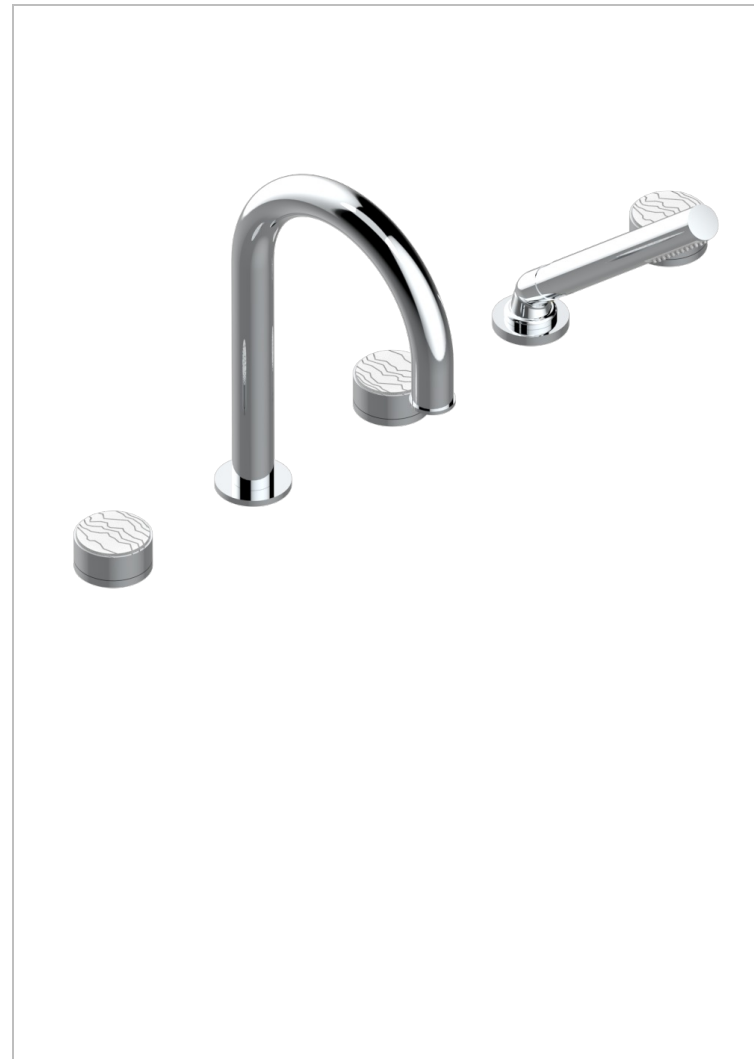

Roman tub set with 2 x 3/4" valves and rim mounted ceramic mixer with progressive cartridge and handshower

CHARACTERISTIC

- Yoko Ice
- Roman tub set with 2 x 3/4" valves and rim mounted ceramic mixer with progressive cartridge and handshower

AVAILABLE FINITIONS

- Black ceram - D30
- Blush PVD - H62
- Brass color PVD - H49
- Brown bronze color PVD - F33
- Chrome polished - A02
- Gold color PVD - H52

- Gold mat - F07
- Gold polished - F01
- Graphite PVD - H64
- Matt Umber PVD - H67
- Matt blush PVD - H60
- Matt brass color PVD - H50

- Matt brown bronze color PVD - F34
- Matt chrome (American satin) - C02
- Matt gold color PVD - H53
- Matt graphite PVD - H65
- Matt nickel (American satin) - C01
- Matt nickel color PVD - H56

- Natural smoked Brass - A13
- Nickel color PVD - H55
- Nickel polished - B01
- Soft gold - F30
- Soft matt gold - F31
- Umber PVD - H66