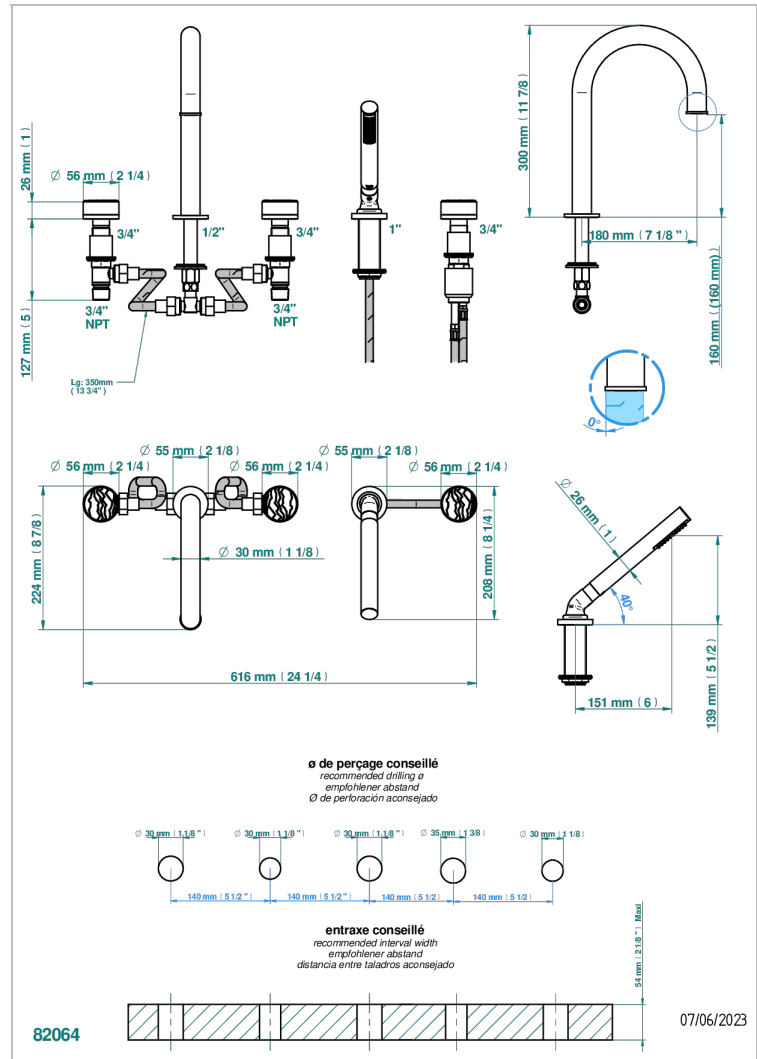

5-hole bath/shower mixer with super goliath spout, 2 x 3/4" valves, and rim mounted handshower supplied by progressive cartridge mixer

CHARACTERISTIC

- Yoko Ice
- 5-hole bath/shower mixer with super goliath spout, 2 x 3/4" valves, and rim mounted handshower supplied by progressive cartridge mixer