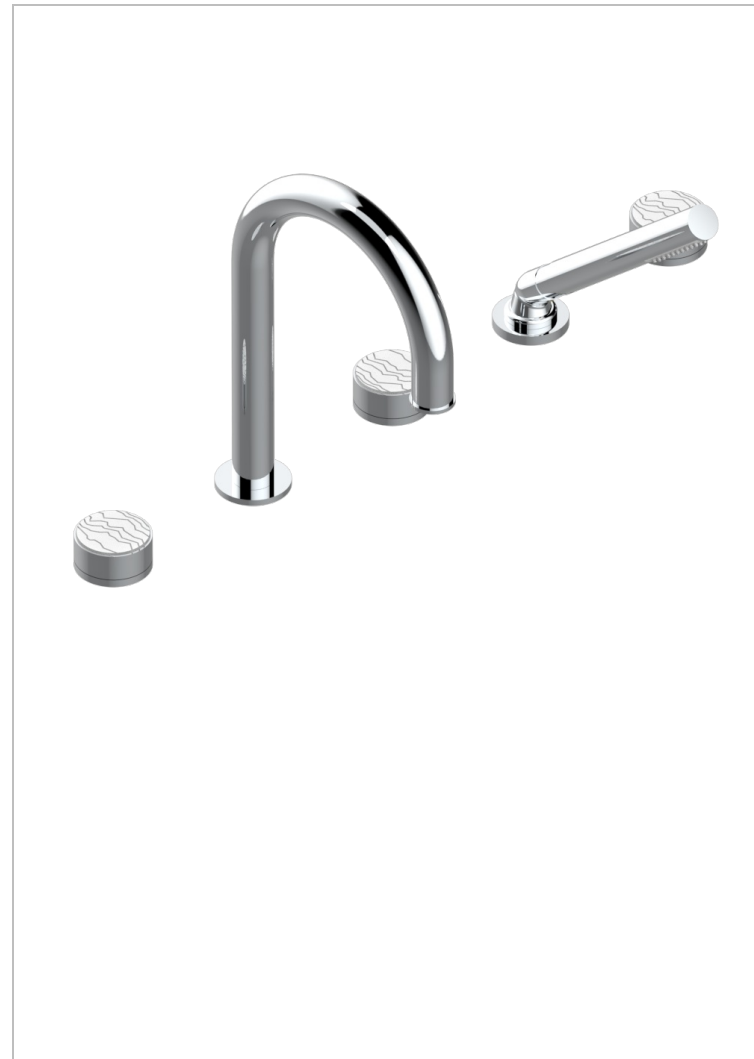

5-hole bath/shower mixer with super goliath spout, 2 x 3/4" valves, and rim mounted handshower supplied by progressive cartridge mixer

CHARACTERISTIC

- Yoko Ice
- 5-hole bath/shower mixer with super goliath spout, 2 x 3/4" valves, and rim mounted handshower supplied by progressive cartridge mixer

AVAILABLE FINITIONS

- | | | | |
|------------------------------|-----------------------------------|----------------------------------|--------------------------------------|
| Black ceram - D30 | Matt Umber PVD - H67 | Matt gold color PVD - H53 | Polished chrome (color finish) - A02 |
| Blush PVD - H62 | Matt blush PVD - H60 | Matt graphite PVD - H65 | Polished gold (color finish) - F01 |
| Brass color PVD - H49 | Matt brass color PVD - H50 | Matt nickel (color finish) - C01 | Polished nickel - B01 |
| Brown bronze color PVD - F33 | Matt brown bronze color PVD - F34 | Matt nickel color PVD - H56 | Soft gold - F30 |
| Gold color PVD - H52 | Matt chrome - C02 | Natural smoked Brass - A13 | Soft matt gold - F31 |
| Graphite PVD - H64 | Matt gold - F07 | Nickel color PVD - H55 | Umber PVD - H66 |