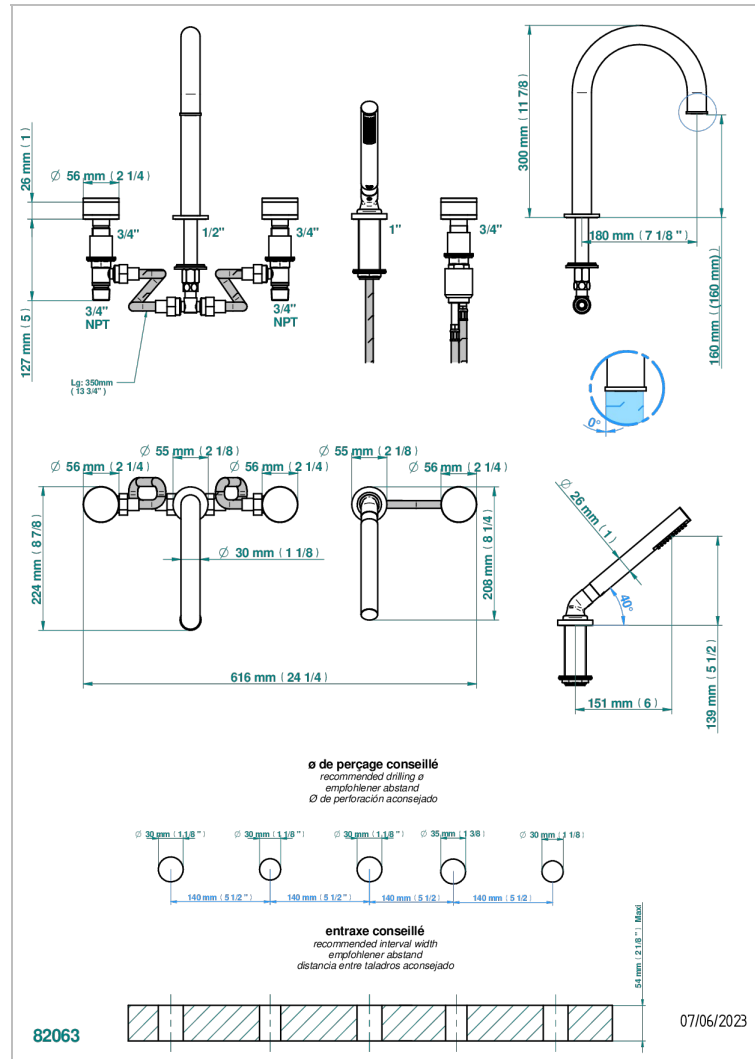

Roman tub set with 2 x 3/4" valves and rim mounted ceramic mixer with progressive cartridge and handshower

CHARACTERISTIC

- Yoko Color
- Roman tub set with 2 x 3/4" valves and rim mounted ceramic mixer with progressive cartridge and handshower