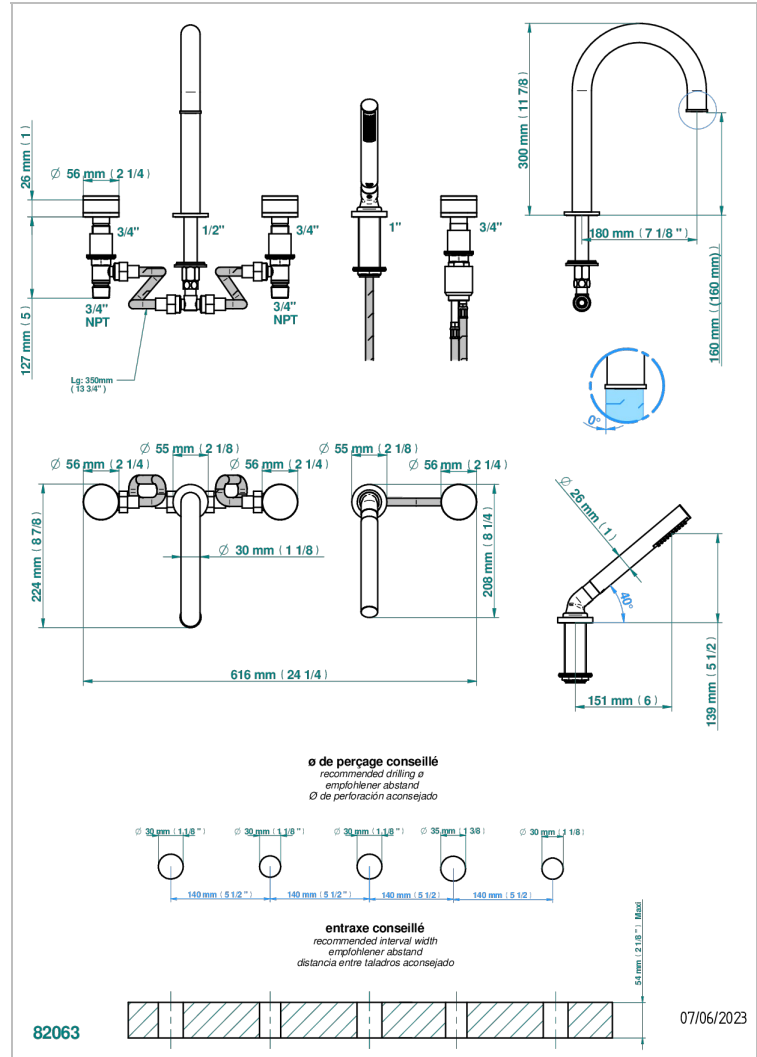

5-hole bath/shower mixer with super goliath spout, 2 x 3/4" valves, and rim mounted handshower supplied by progressive cartridge mixer

CHARACTERISTIC

- Yoko Color
- 5-hole bath/shower mixer with super goliath spout, 2 x 3/4" valves, and rim mounted handshower supplied by progressive cartridge mixer