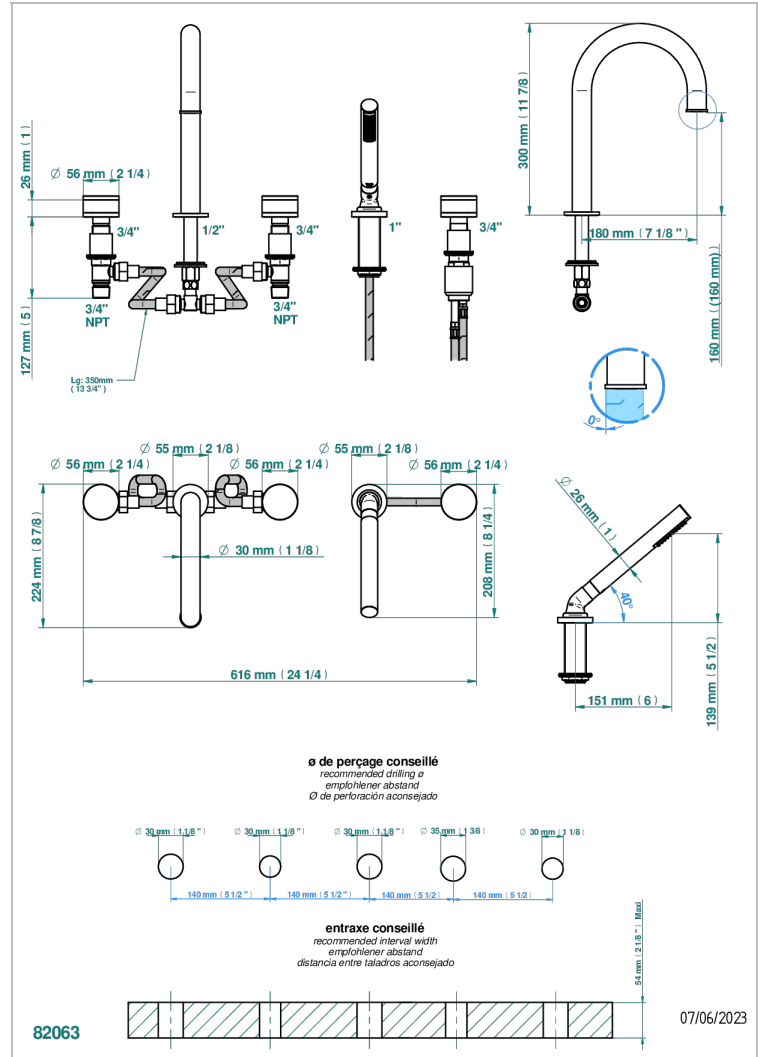

5-hole bath/shower mixer with super goliath spout, 2 x 3/4" valves, and rim mounted handshower supplied by progressive cartridge mixer

## CHARACTERISTIC

- Yoko Color
- 5-hole bath/shower mixer with super goliath spout, 2 x 3/4" valves, and rim mounted handshower supplied by progressive cartridge mixer