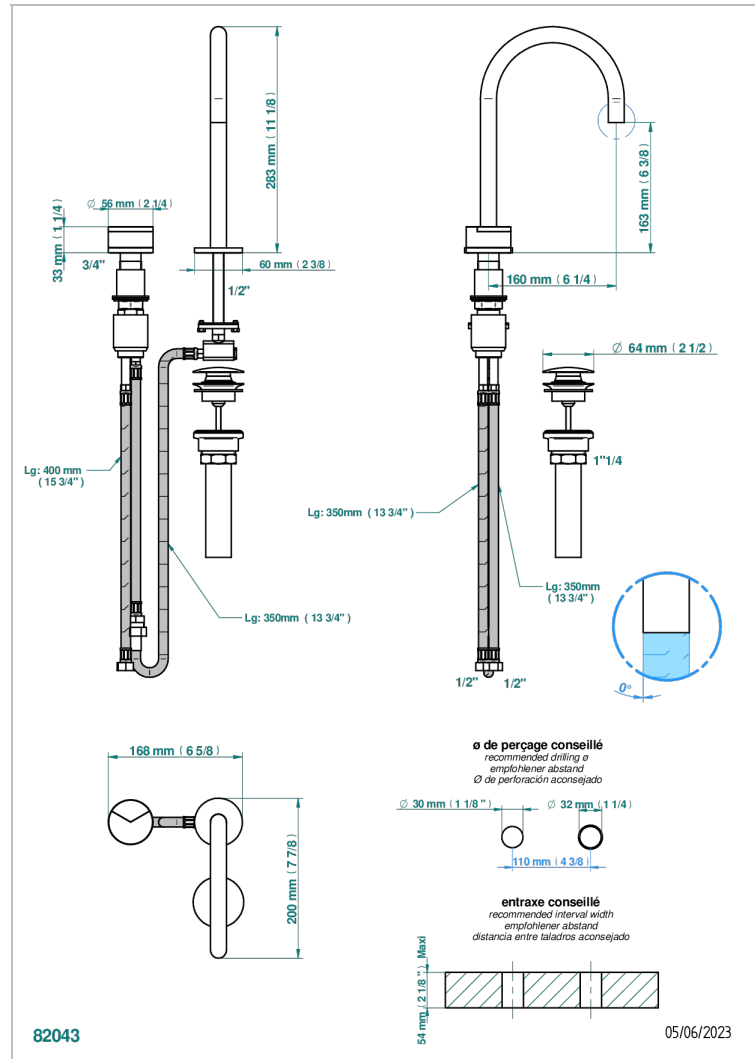

YOKO DELTA HOWLITE

G7W-6590/US

Set of 2-holes lavatory spout and mixer with drain

CHARACTERISTIC

- Yoko Delta Howlite
- Set of 2-holes lavatory spout and mixer with drain

AVAILABLE FINITIONS

Black ceram - D30
Blush PVD - H62
Brass color PVD - H49
Brown bronze color PVD - F33
Chrome polished - A02
Gold color PVD - H52

Gold mat - F07
Gold polished - F01
Graphite PVD - H64
Light coated bronze - D01
Matt Umber PVD - H67
Matt blush PVD - H60

Matt brass color PVD - H50
Matt brown bronze color PVD - F34
Matt chrome (American satin) - C02
Matt gold color PVD - H53
Matt graphite PVD - H65
Matt nickel (American satin) - C01

Matt nickel color PVD - H56
Natural smoked Brass - A13
Nickel antique / Sovereign - H28
Nickel color PVD - H55
Nickel polished - B01
Soft gold - F30

Soft matt gold - F31
Umber PVD - H66