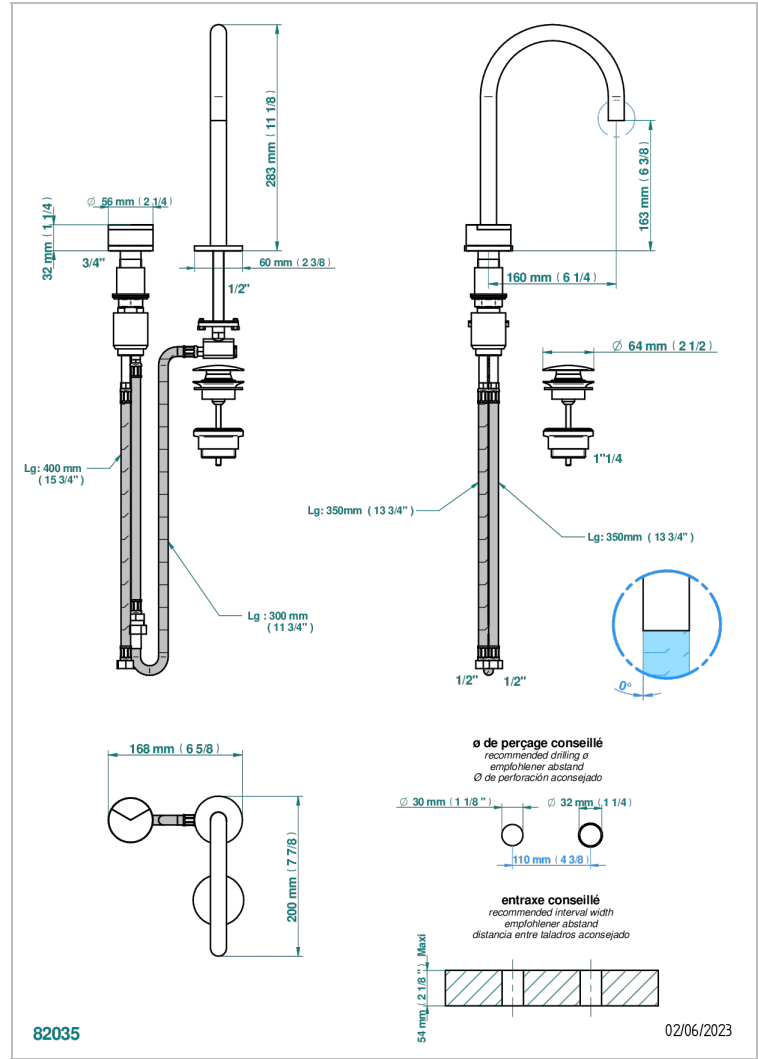

# YOKO DELTA HOWLITE

G7W-6590

2-hole basin mixer with spout and mixer, with waste

THG  
PARIS

## CHARACTERISTIC

- Yoko Delta Howlite
- 2-hole basin mixer with spout and mixer, with waste