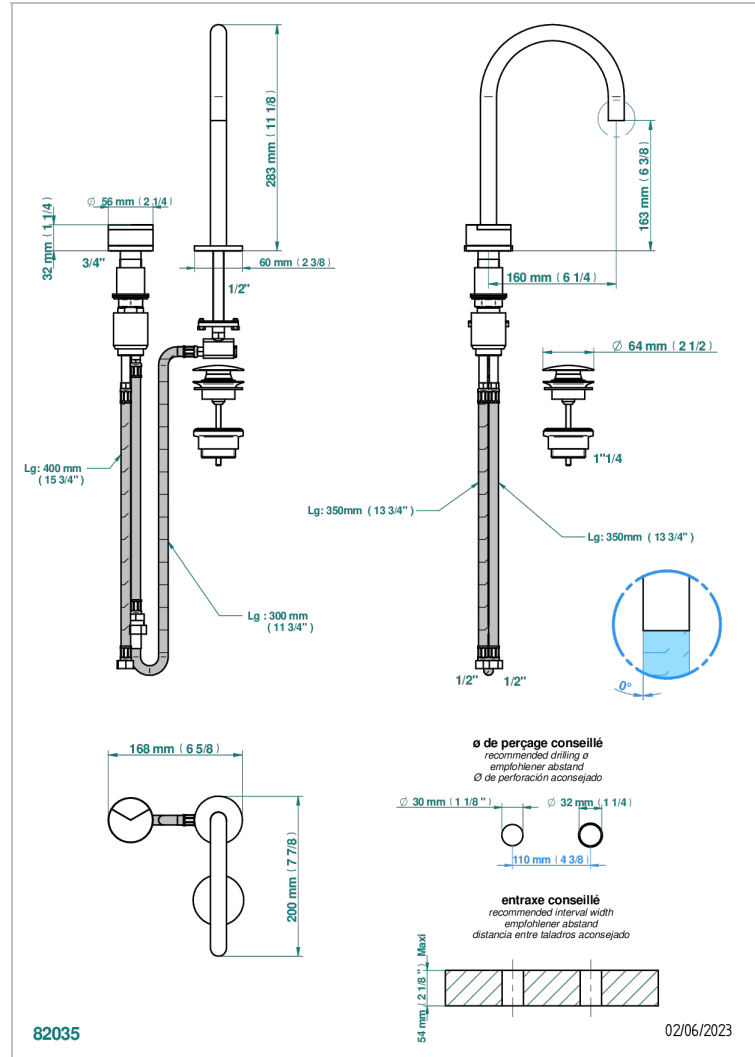

YOKO DELTA HOWLITE

G7W-6590

2-hole basin mixer with spout and mixer, with waste

EIGENSCHAFTEN

- Yoko Delta Howlite
- 2-hole basin mixer with spout and mixer, with waste

VERFÜGBARE OBERFLÄCHEN

Altnickel - H28
Blassgold - F30
Blassgold matt unlackiert - F31
Bronze hell - D01
Chrom - A02
Chrom matt - C02

Gold - F01
Gold matt - F07
Mattschwarz keramik - D30
Natural smoked Brass - A13
Nickel matt - C01
Pvd blush - H62

Pvd blush matt - H60
Pvd bronze braun - F33
Pvd bronze braun matt - F34
Pvd gold - H52
Pvd gold matt - H53
Pvd graphite - H64