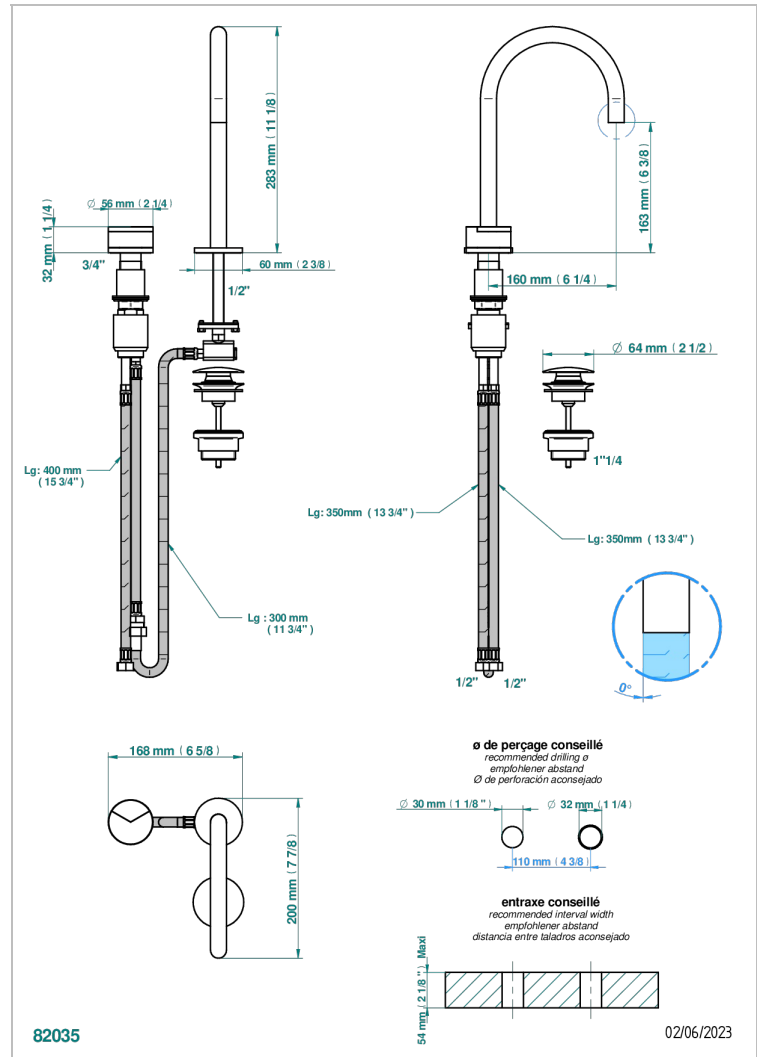

YOKO DELTA HOWLITE

G7W-6590

2-hole basin mixer with spout and mixer, with waste

THG[®]
PARIS

CARACTERÍSTICAS

- Yoko Delta Howlite
- 2-hole basin mixer with spout and mixer, with waste

ACABADOS DISPONIBLES

Bronce claro - D01
Cerámica negra mate - D30
Cromo - A02
Cromo mate - C02
Dorado - F01
Dorado mate - F07

Dorado pálido - F30
Dorado pálido mate (sin barniz) - F31
Natural smoked Brass - A13
Níquel - B01
Níquel mate - C01
Níquel viejo - H28

Pvd blush - H62
Pvd blush mate - H60
Pvd color latón - H49
Pvd color latón mate - H50
Pvd color níquel - H55
Pvd color níquel mate - H56