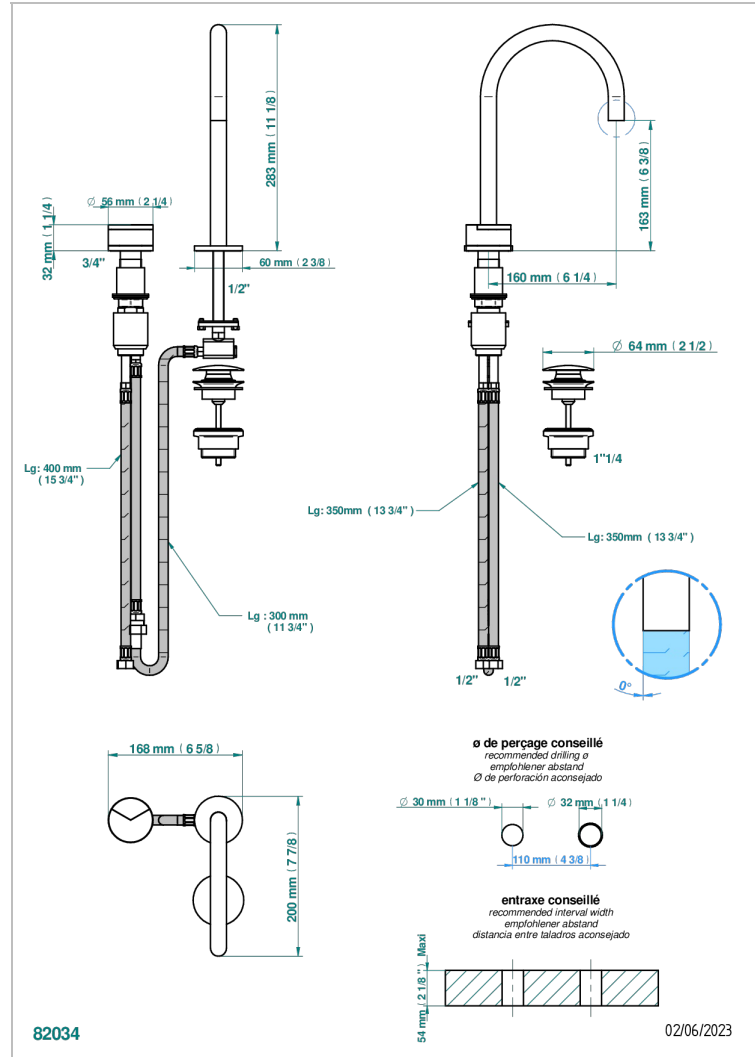

2-hole basin mixer with spout and mixer, with waste

## CARACTERÍSTICAS

- Yoko Delta
- 2-hole basin mixer with spout and mixer, with waste