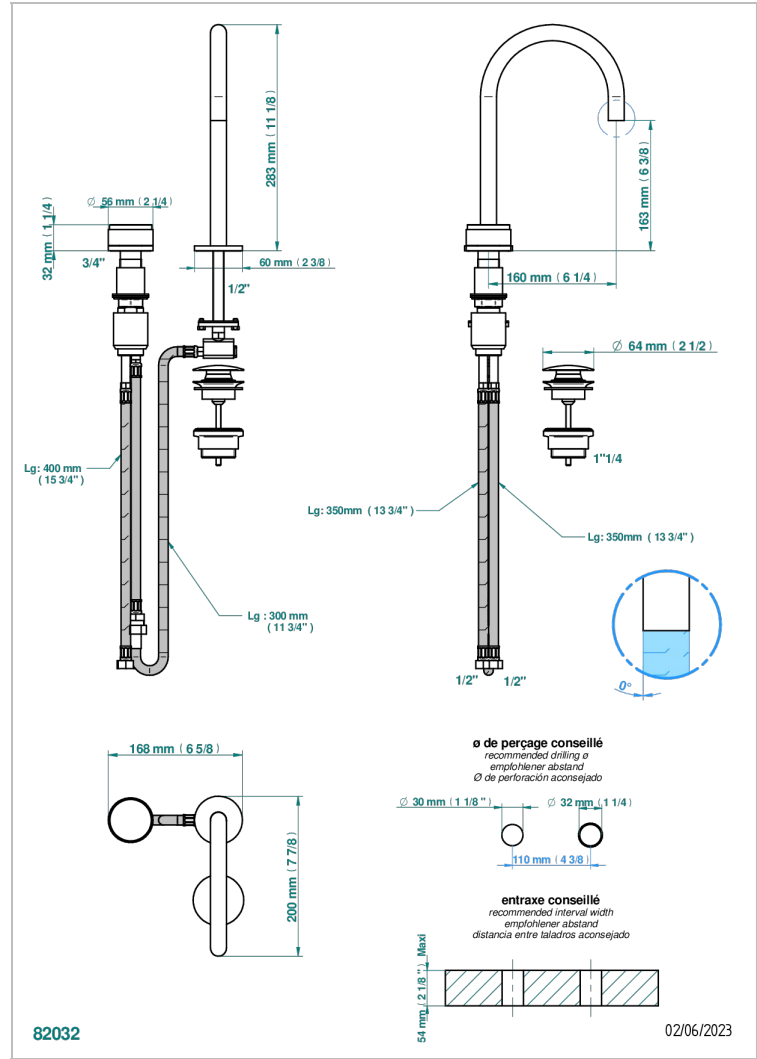

2-hole basin mixer with spout and mixer, with waste

## CARACTERÍSTICAS

- Yoko Howlite
- 2-hole basin mixer with spout and mixer, with waste