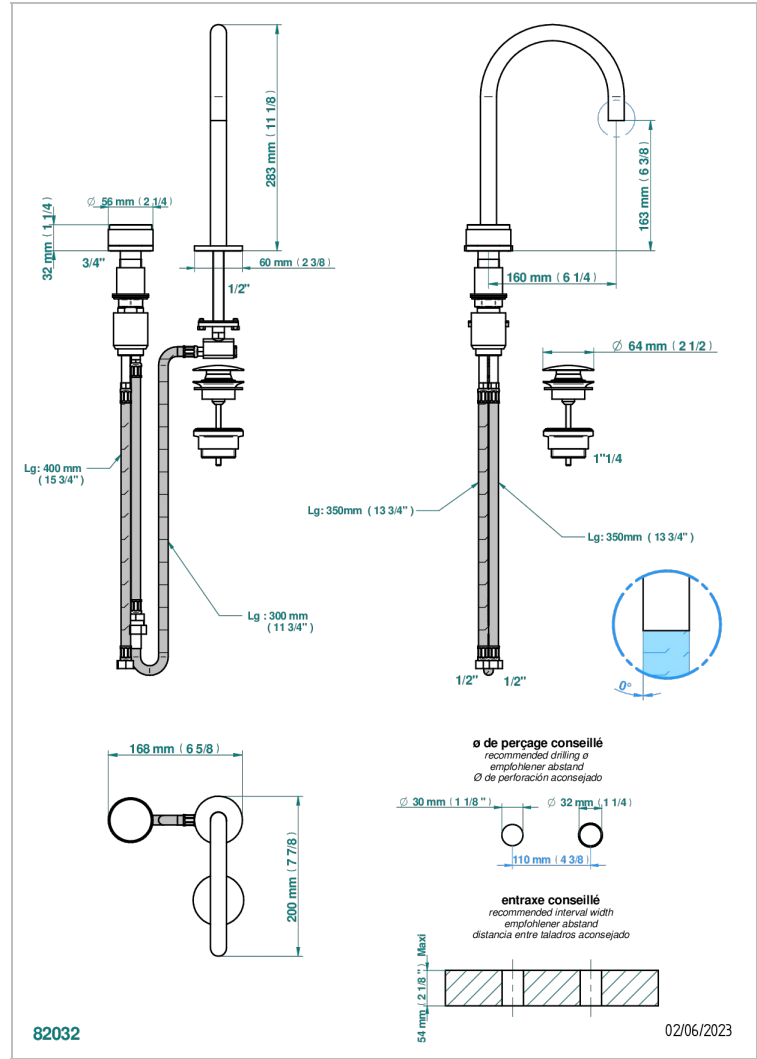

2-hole basin mixer with spout and mixer, with waste

CARACTERÍSTICAS

- Yoko Howlite
- 2-hole basin mixer with spout and mixer, with waste

ACABADOS DISPONIBLES

Bronce claro - D01
Cerámica negra mate - D30
Cromo - A02
Cromo mate - C02
Dorado - F01
Dorado mate - F07

Dorado pálido - F30
Dorado pálido mate (sin barniz) - F31
Natural smoked Brass - A13
Níquel - B01
Níquel mate - C01
Níquel viejo - H28

Pvd blush - H62
Pvd blush mate - H60
Pvd color latón - H49
Pvd color latón mate - H50
Pvd color níquel - H55
Pvd color níquel mate - H56