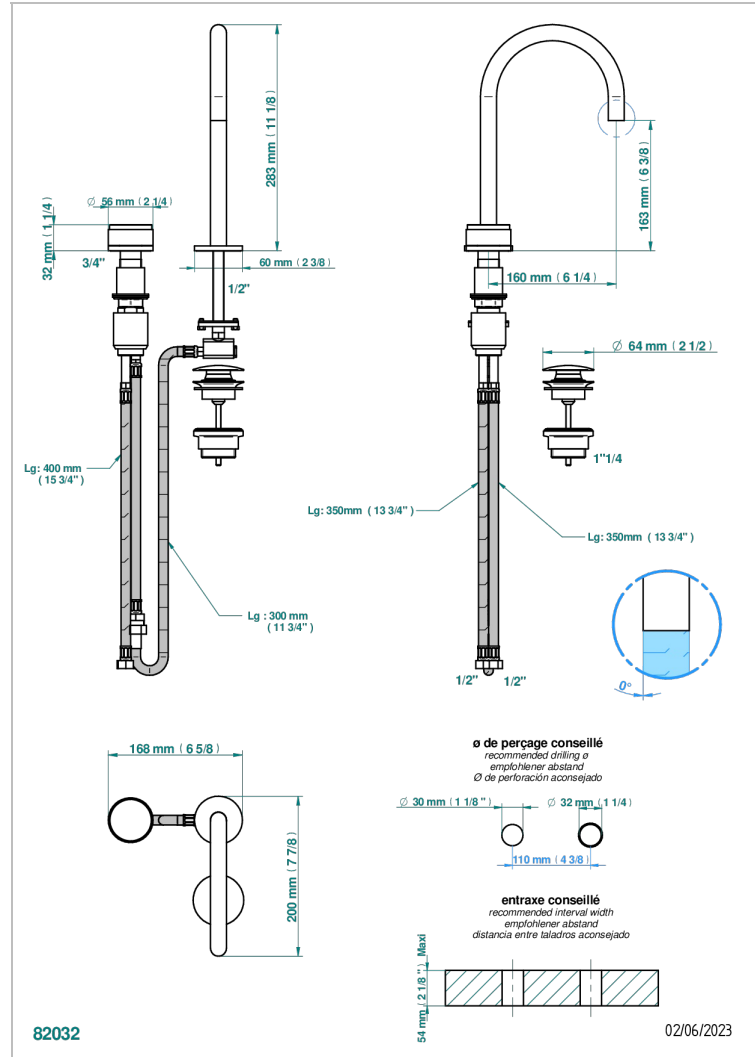

2-hole basin mixer with spout and mixer, with waste

### CHARACTERISTIC

- Yoko Howlite
- 2-hole basin mixer with spout and mixer, with waste