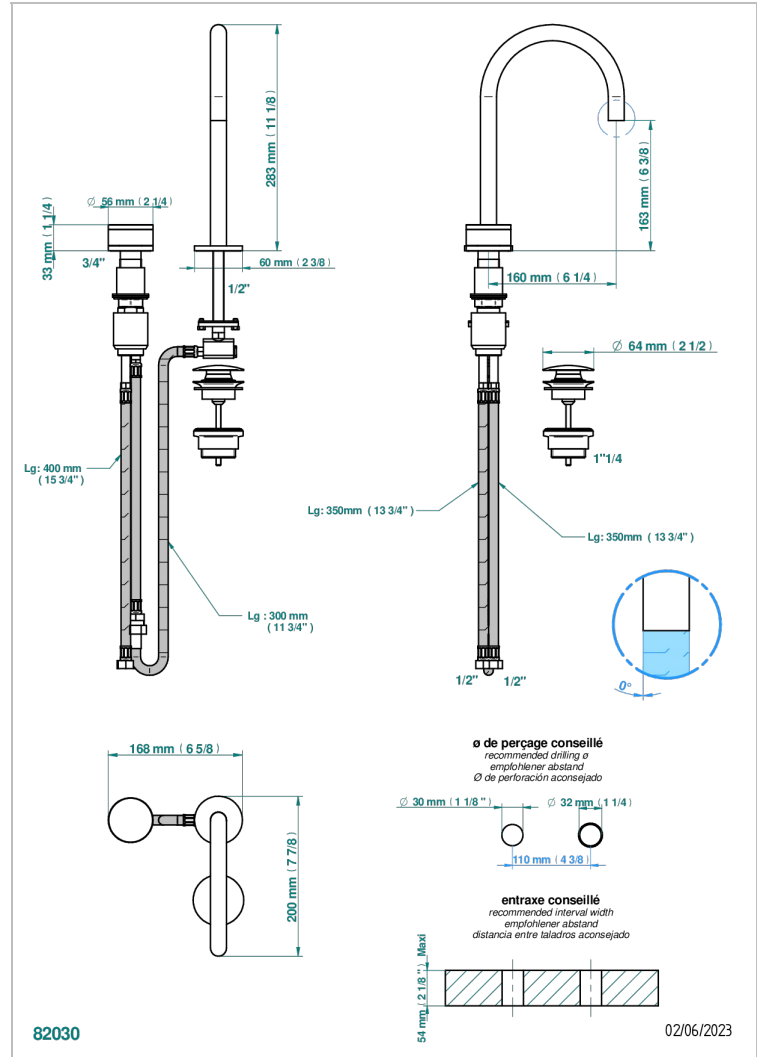

2-hole basin mixer with spout and mixer, with waste

CARACTERÍSTICAS

- Yoko Color
- 2-hole basin mixer with spout and mixer, with waste

ACABADOS DISPONIBLES

Bronce claro - D01
Cerámica negra mate - D30
Cromo - A02
Cromo mate - C02
Dorado - F01
Dorado mate - F07

Dorado pálido - F30
Dorado pálido mate (sin barniz) - F31
Natural smoked Brass - A13
Níquel - B01
Níquel mate - C01
Níquel viejo - H28

Polished chrome with gold inlay - GA1
Pvd blush - H62
Pvd blush mate - H60
Pvd color latón - H49
Pvd color latón mate - H50
Pvd color níquel - H55