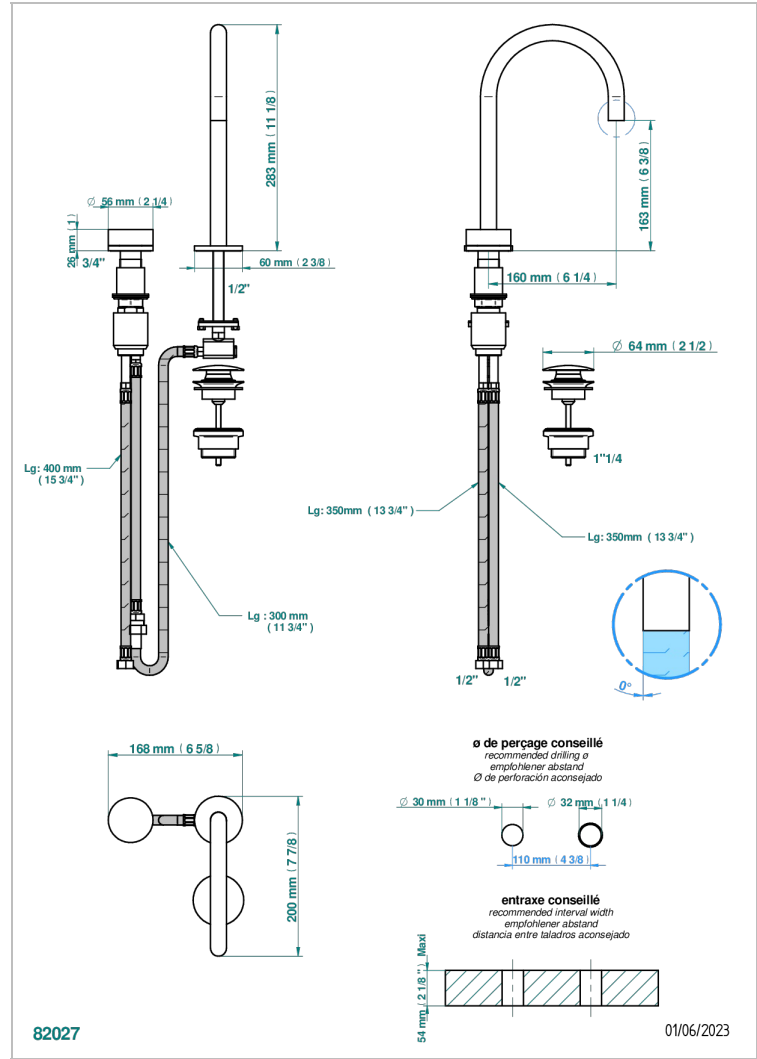

2-hole basin mixer with spout and mixer, with waste

CARACTERÍSTICAS

- Yoko
- 2-hole basin mixer with spout and mixer, with waste

ACABADOS DISPONIBLES

Bronce claro - D01  
 Cerámica negra mate - D30  
 Cromo - A02  
 Cromo mate - C02  
 Dorado - F01  
 Dorado mate - F07

Dorado pálido - F30  
 Dorado pálido mate (sin barniz) - F31  
 Natural smoked Brass - A13  
 Níquel - B01  
 Níquel mate - C01  
 Níquel viejo - H28

Pvd blush - H62  
 Pvd blush mate - H60  
 Pvd color latón - H49  
 Pvd color latón mate - H50  
 Pvd color níquel - H55  
 Pvd color níquel mate - H56