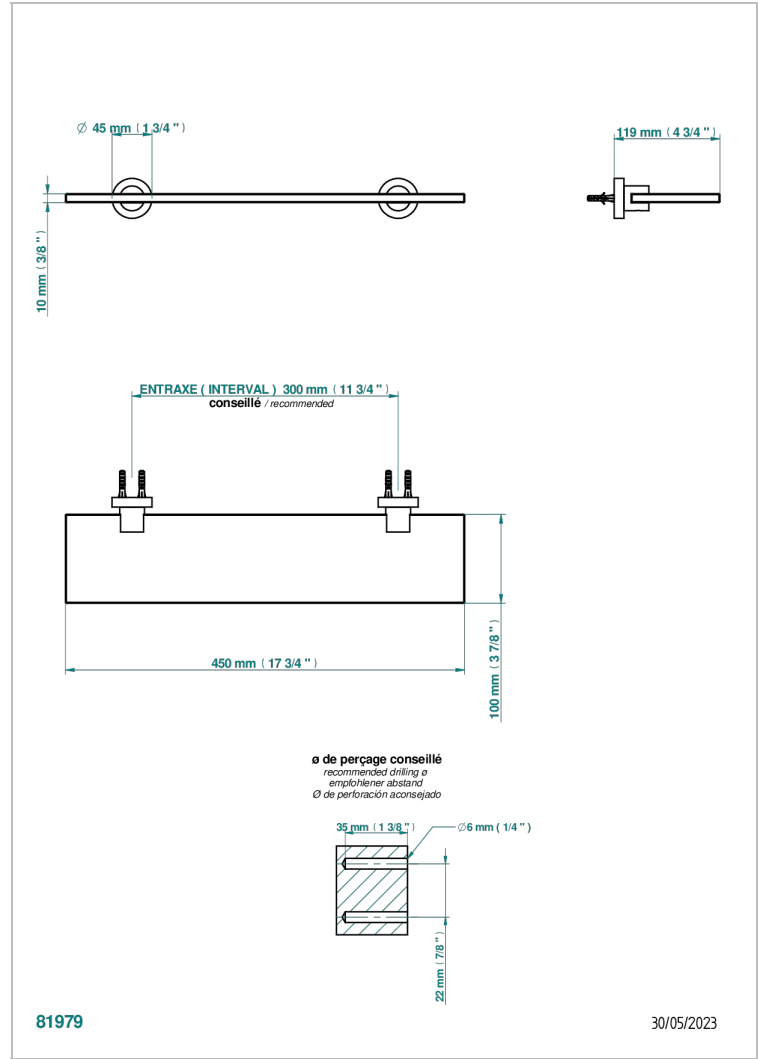

YOKO DELTA HOWLITE

G7W-564/45

Shelf with brackets

CHARACTERISTIC

- Yoko Delta Howlite
- Shelf with brackets

AVAILABLE FINITIONS

Black ceram - D30
Blush PVD - H62
Brass color PVD - H49
Brown bronze color PVD - F33
Chrome polished - A02
Gold color PVD - H52