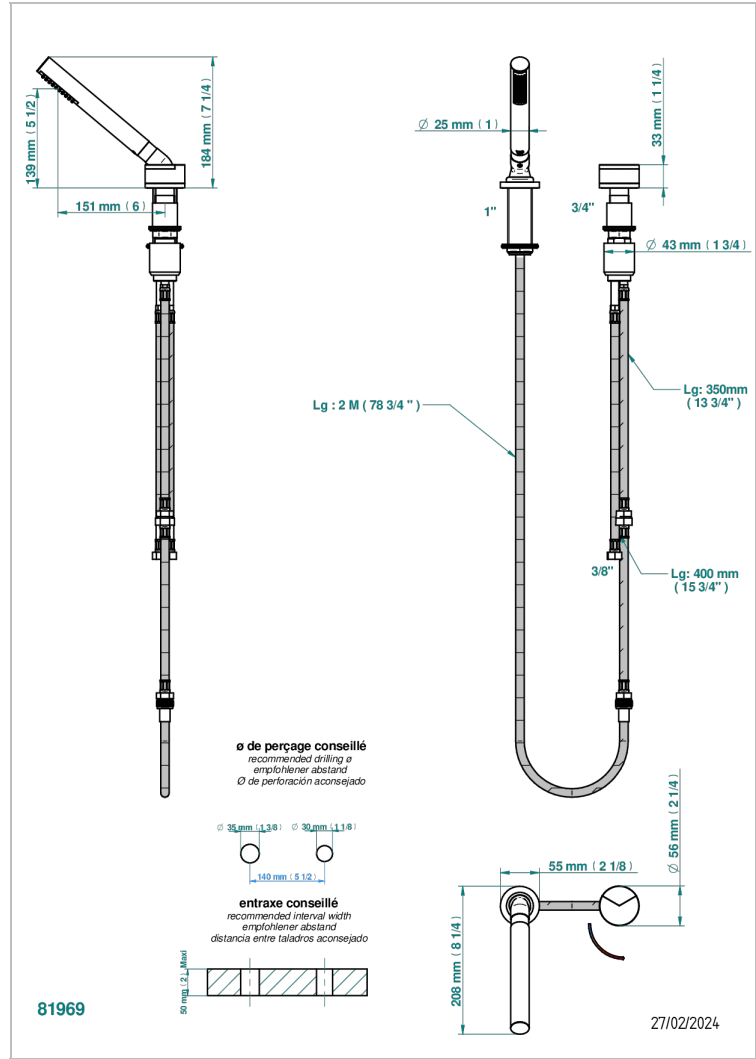

YOKO DELTA HOWLITE

G7W-6532/60A

Deck mounted mixer with handshower, progressive cartridge

CHARACTERISTIC

- ACS : 22ACCLY009

STANDARDS

AVAILABLE FINITIONS

- Black ceram - D30
- Blush PVD - H62
- Brass color PVD - H49
- Brown bronze color PVD - F33
- Chrome polished - A02
- Gold color PVD - H52

- Gold mat - F07
- Gold polished - F01
- Graphite PVD - H64
- Light coated bronze - D01
- Matt Umber PVD - H67
- Matt blush PVD - H60

- Matt brass color PVD - H50
- Matt brown bronze color PVD - F34
- Matt chrome (American satin) - C02
- Matt gold color PVD - H53
- Matt graphite PVD - H65
- Matt nickel (American satin) - C01

- Matt nickel color PVD - H56
- Natural smoked Brass - A13
- Nickel antique / Sovereign - H28
- Nickel color PVD - H55
- Nickel polished - B01
- Soft gold - F30

- Soft matt gold - F31
- Umber PVD - H66