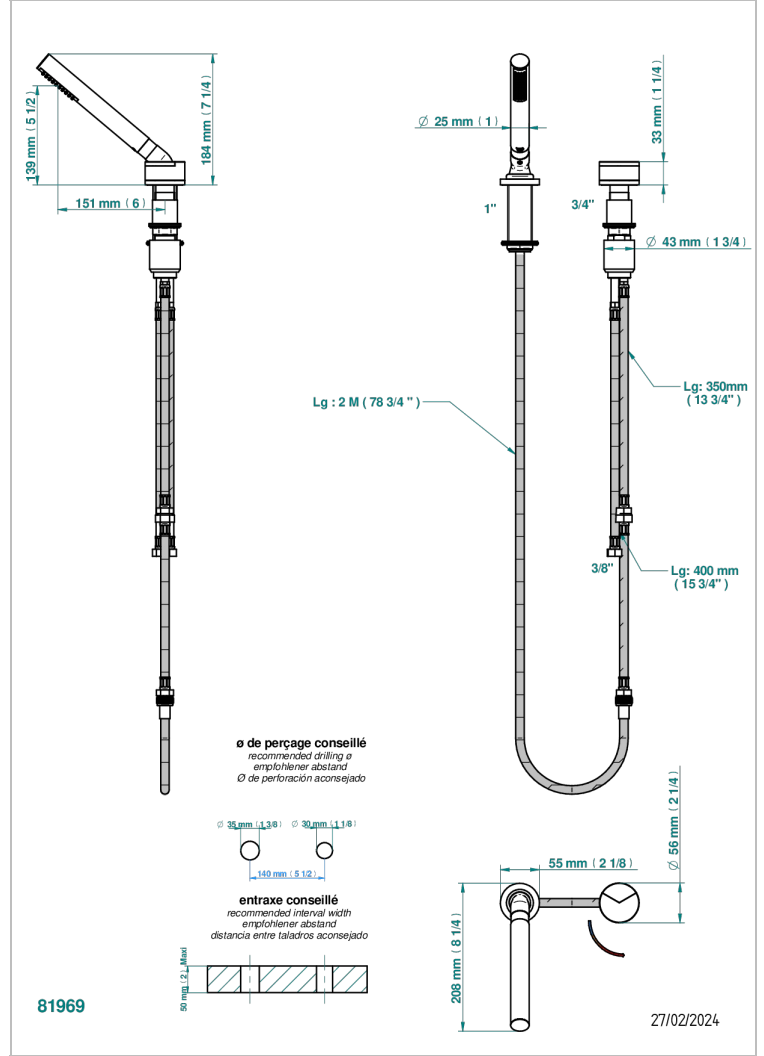

YOKO DELTA HOWLITE

G7W-6532/60A

Rim mounted ceramic mixer with handshower with progressive cartridge

CHARACTERISTIC

- ACS : 22ACCLY009

STANDARDS

AVAILABLE FINITIONS

- Antique nickel - H28
- Black ceram - D30
- Blush PVD - H62
- Brass color PVD - H49
- Brown bronze color PVD - F33
- Gold color PVD - H52

- Graphite PVD - H64
- Lacquered light bronze - D01
- Matt Umber PVD - H67
- Matt blush PVD - H60
- Matt brass color PVD - H50
- Matt brown bronze color PVD - F34

- Matt chrome - C02
- Matt gold - F07
- Matt gold color PVD - H53
- Matt graphite PVD - H65
- Matt nickel (color finish) - C01
- Matt nickel color PVD - H56

- Natural smoked Brass - A13
- Nickel color PVD - H55
- Polished chrome (color finish) - A02
- Polished gold (color finish) - F01
- Polished nickel - B01
- Soft gold - F30

- Soft matt gold - F31
- Umber PVD - H66