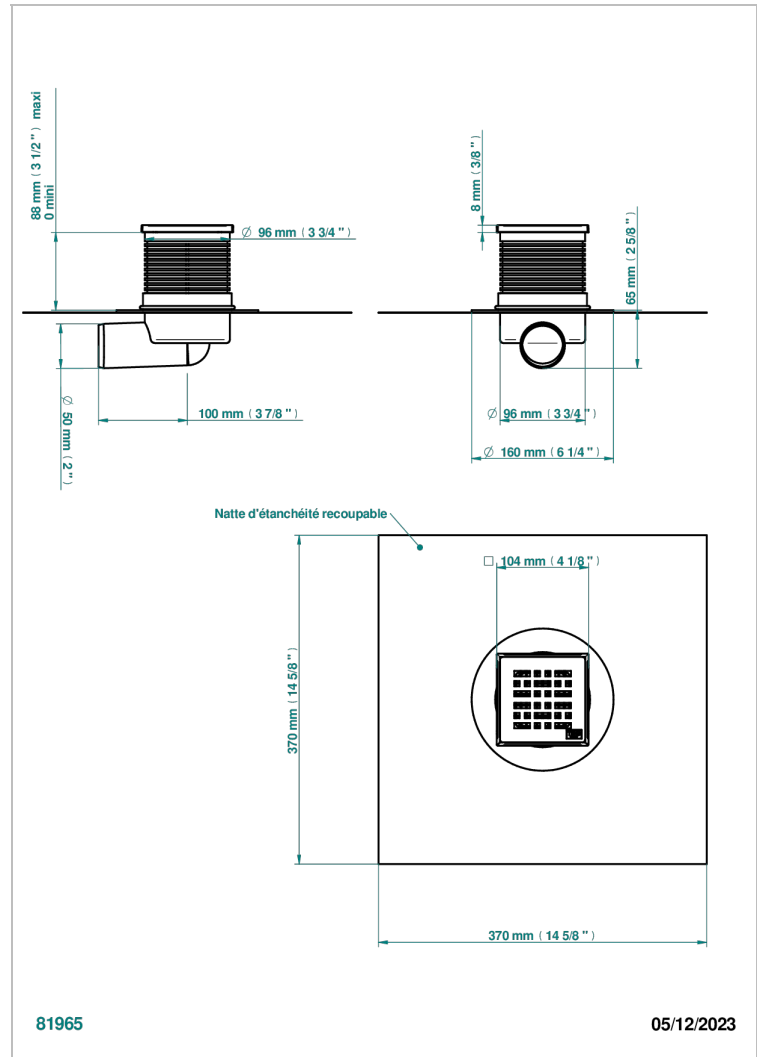

GENERAL ITEMS

G00-764S100C50

Square Stainless Steel shower drain 100 mm, with side outlet D50mm, decor cover grid

CHARACTERISTIC

- General Items
- Square Stainless Steel shower drain 100 mm, with side outlet D50mm, decor cover grid