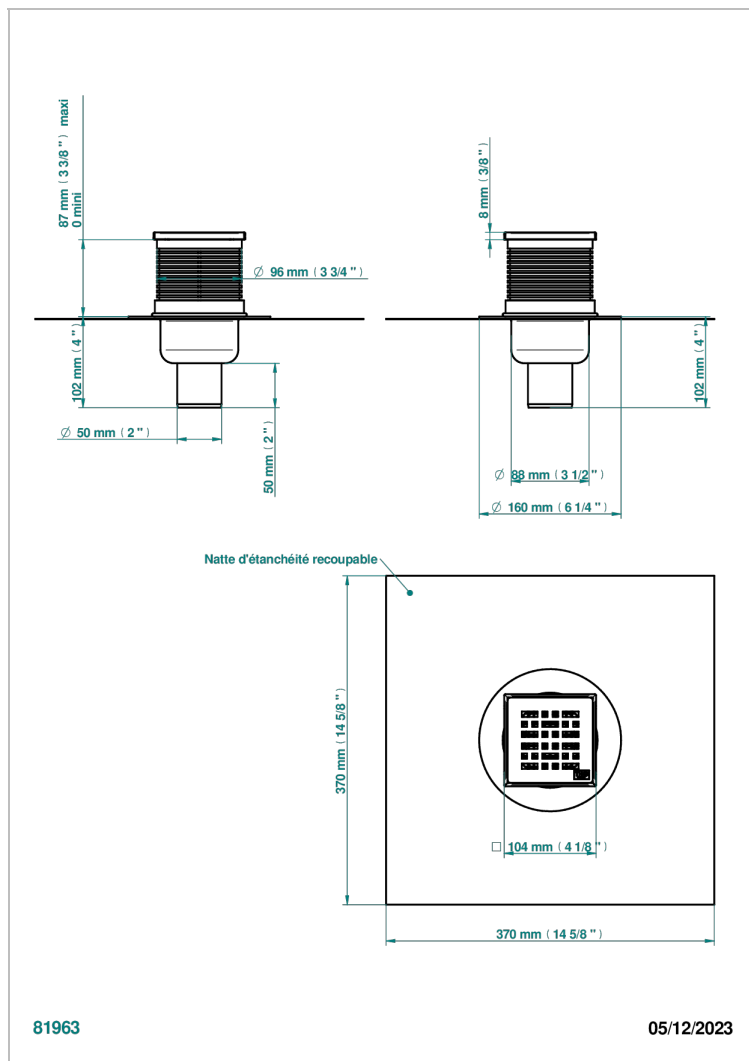

GENERAL ITEMS

G00-763B100C50

Square Stainless Steel shower drain 100 mm, with bottom outlet D50mm, decor cover grid

CHARACTERISTIC

- General Items
- Square Stainless Steel shower drain 100 mm, with bottom outlet D50mm, decor cover grid