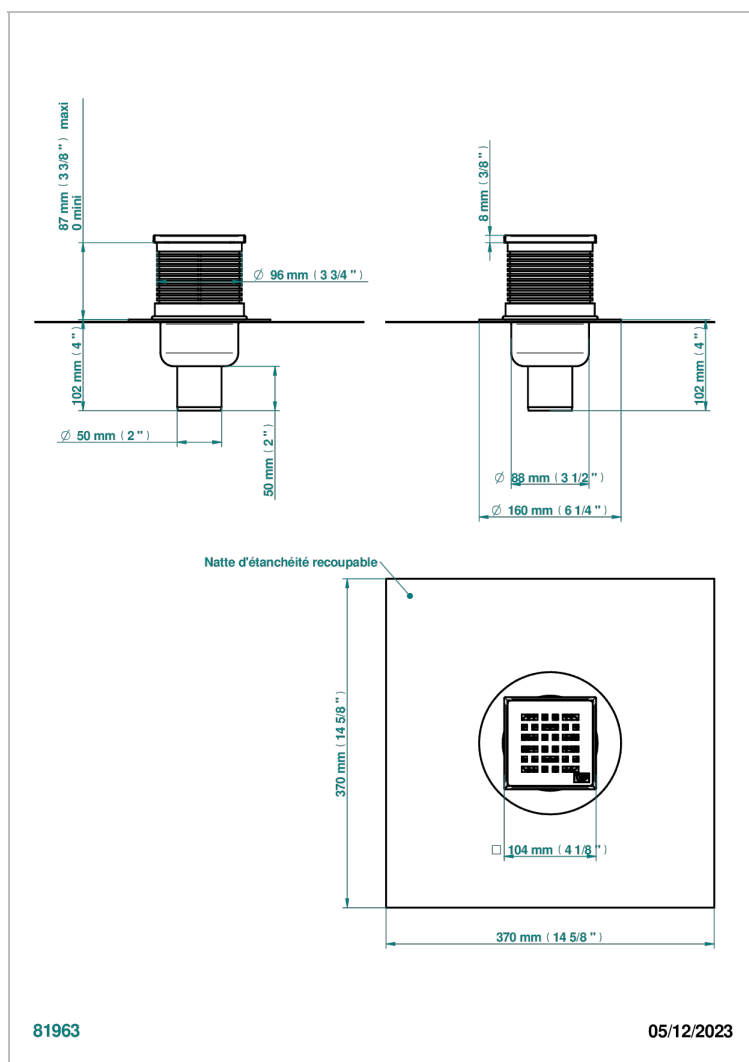

GENERAL ITEMS

G00-763B100C50

Square Stainless Steel shower drain 100 mm, with bottom outlet D50mm, decor cover grid

CHARACTERISTIC

- General Items
- Square Stainless Steel shower drain 100 mm, with bottom outlet D50mm, decor cover grid