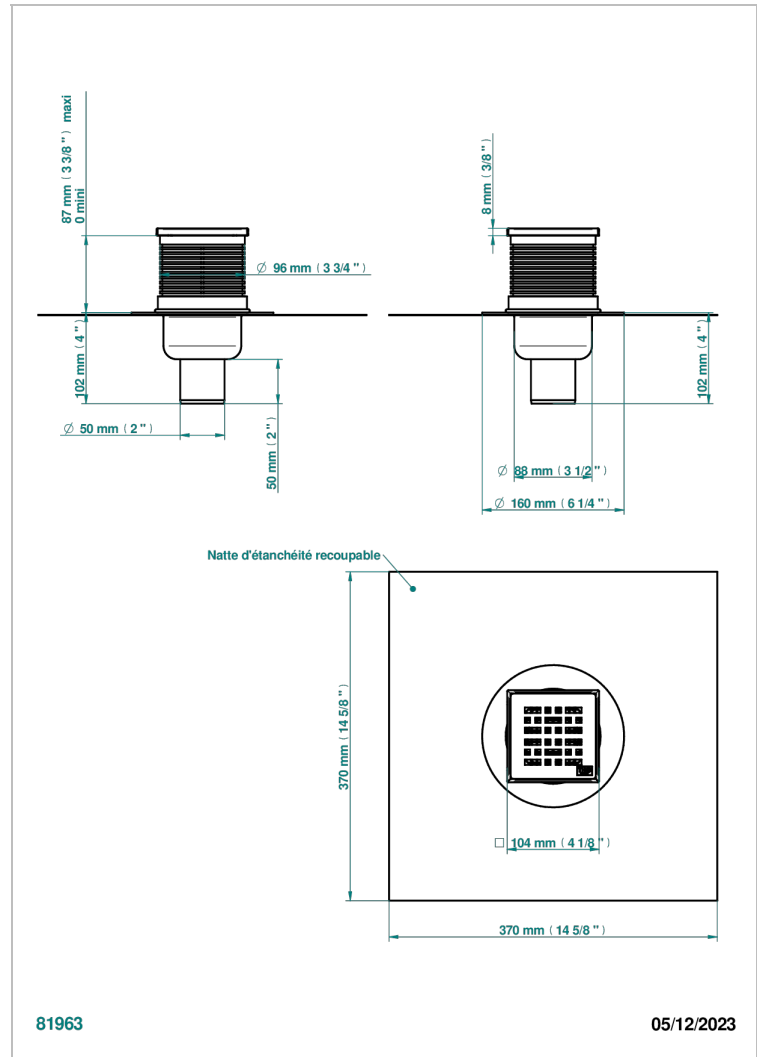

STANDARDARTIKEL

G00-763B100C50

THG[®]
PARIS

Square Stainless Steel shower drain 100 mm, with bottom outlet D50mm, decor cover grid

EIGENSCHAFTEN

- Standardartikel
- Square Stainless Steel shower drain 100 mm, with bottom outlet D50mm, decor cover grid