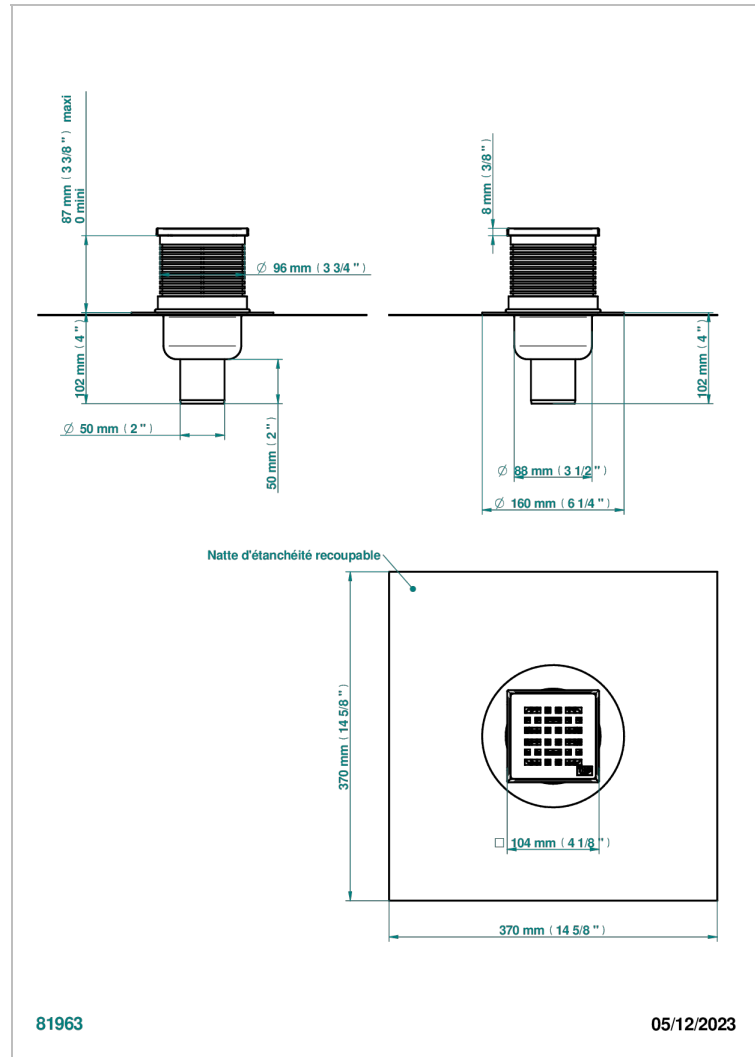

GENERAL ITEMS

G00-763B100C50

Square Stainless Steel shower drain 100 mm, with bottom outlet D50mm, decor cover grid

CHARACTERISTIC

- General Items
- Square Stainless Steel shower drain 100 mm, with bottom outlet D50mm, decor cover grid