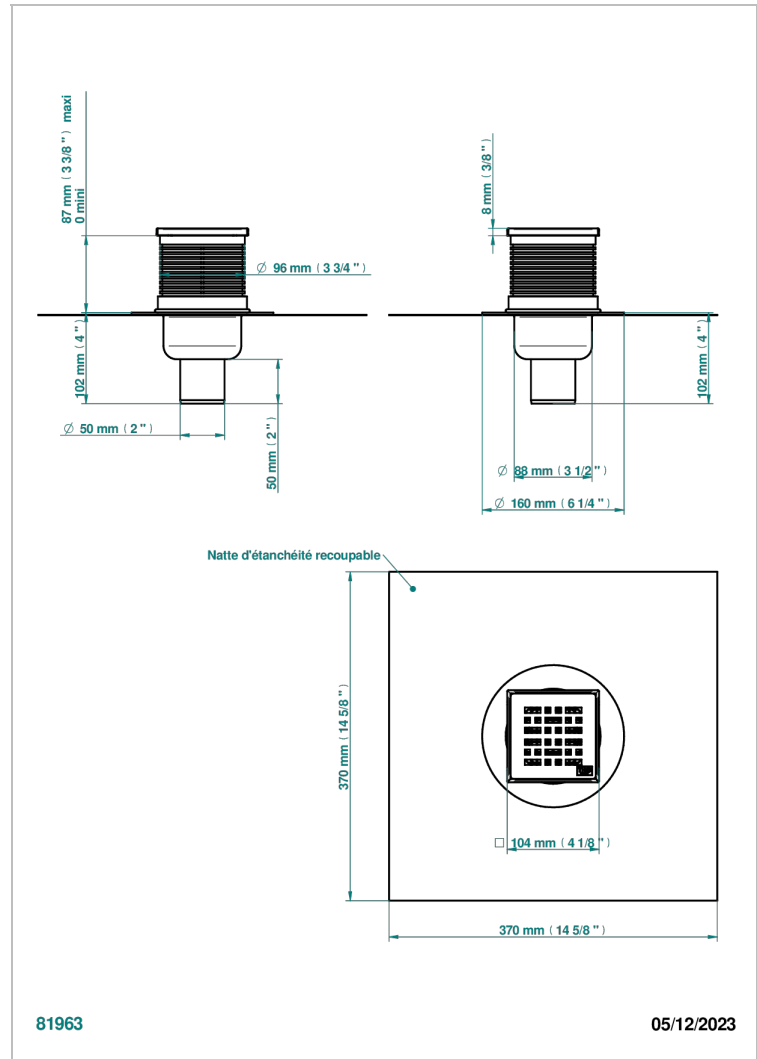

# STANDARDARTIKEL

G00-763B100C50

THG<sup>®</sup>  
PARIS

Square Stainless Steel shower drain 100 mm, with bottom outlet D50mm, decor cover grid

## EIGENSCHAFTEN

- Standardartikel
- Square Stainless Steel shower drain 100 mm, with bottom outlet D50mm, decor cover grid