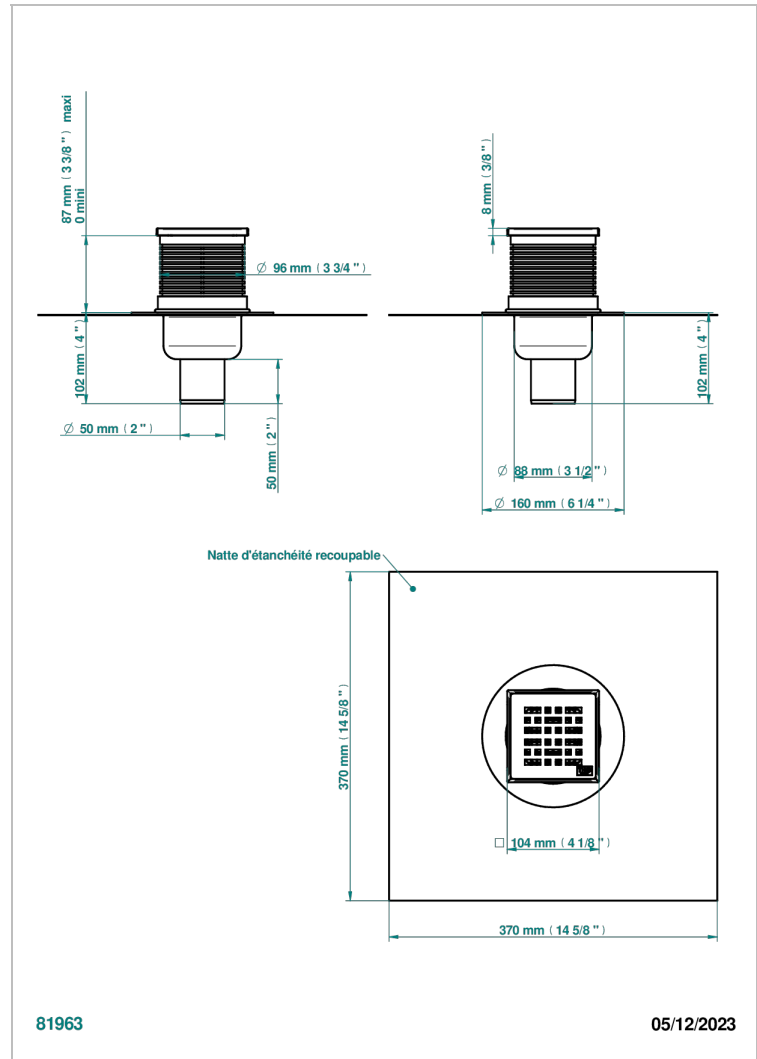

GENERAL ITEMS

G00-763B100C50

Square Stainless Steel shower drain 100 mm, with bottom outlet D50mm, decor cover grid

特色

- General Items
- Square Stainless Steel shower drain 100 mm, with bottom outlet D50mm, decor cover grid

可选饰面

Black ceram - D30
Blush PVD - H62
Graphite PVD - H64
Matt Umber PVD - H67
Matt blush PVD - H60
Matt graphite PVD - H65

PVD哑光棕铜 - F34
PVD哑光金 - H53
PVD哑光铜 - H50
PVD哑光镍 - H56
PVD抛光铜 - H49
PVD棕铜 - F33

PVD金色 - H52
PVD镍 - H55
Umber PVD - H66
亮面不锈钢 - A08
拉丝不锈钢 - A09