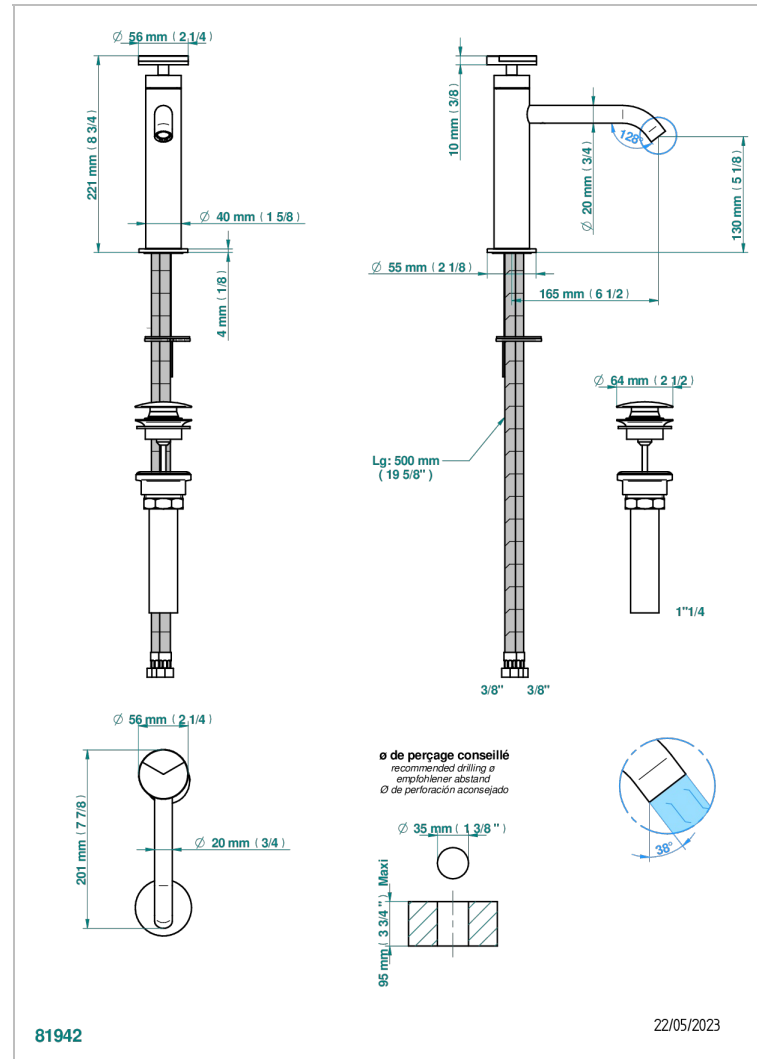

YOKO DELTA HOWLITE

G7W-6500H/US

Single lever faucet with drain - tall version

CHARACTERISTIC

- Yoko Delta Howlite
- Single lever faucet with drain - tall version

AVAILABLE FINITIONS

Black ceram - D30
Blush PVD - H62
Brass color PVD - H49
Brown bronze color PVD - F33
Chrome polished - A02
Gold color PVD - H52