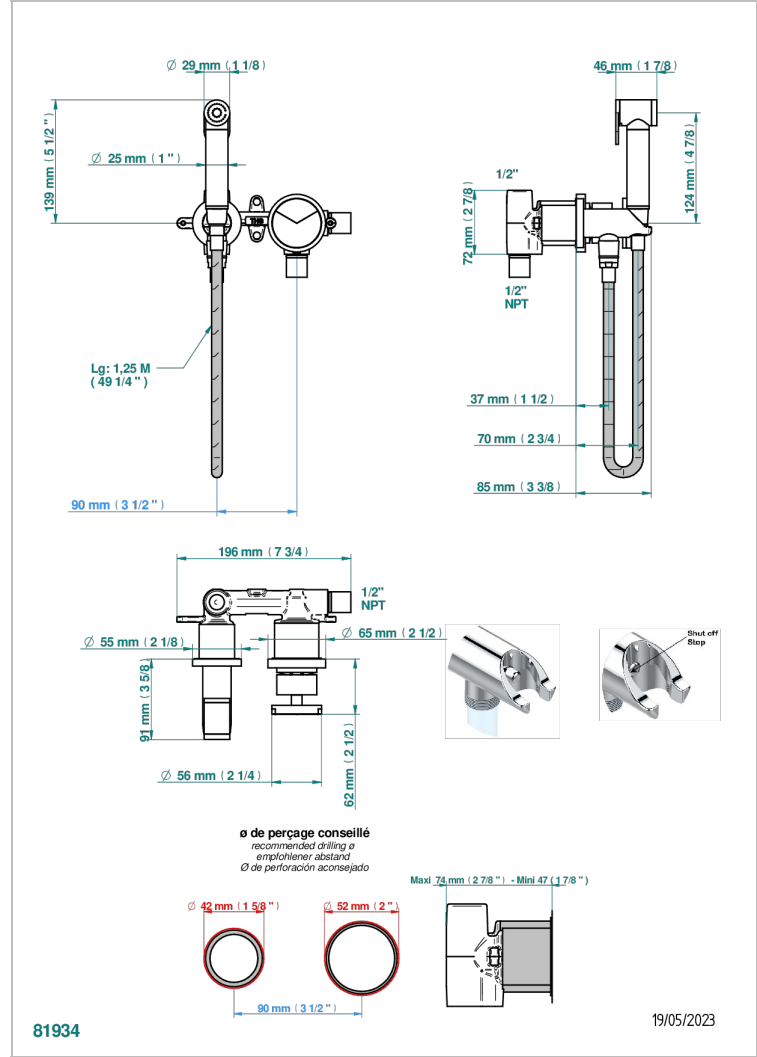

# YOKO DELTA HOWLITE

G7W-5840/MGUS

THG  
PARIS

Wc douche set including: trigger spray, wall mounted single lever mixer, reinforced hose (1.25m), wall outlet with integrated elbow with safety stopper

## CARACTERÍSTICAS

- Yoko Delta Howlite
- Wc douche set including: trigger spray, wall mounted single lever mixer, reinforced hose (1.25m), wall outlet with integrated elbow with safety stopper