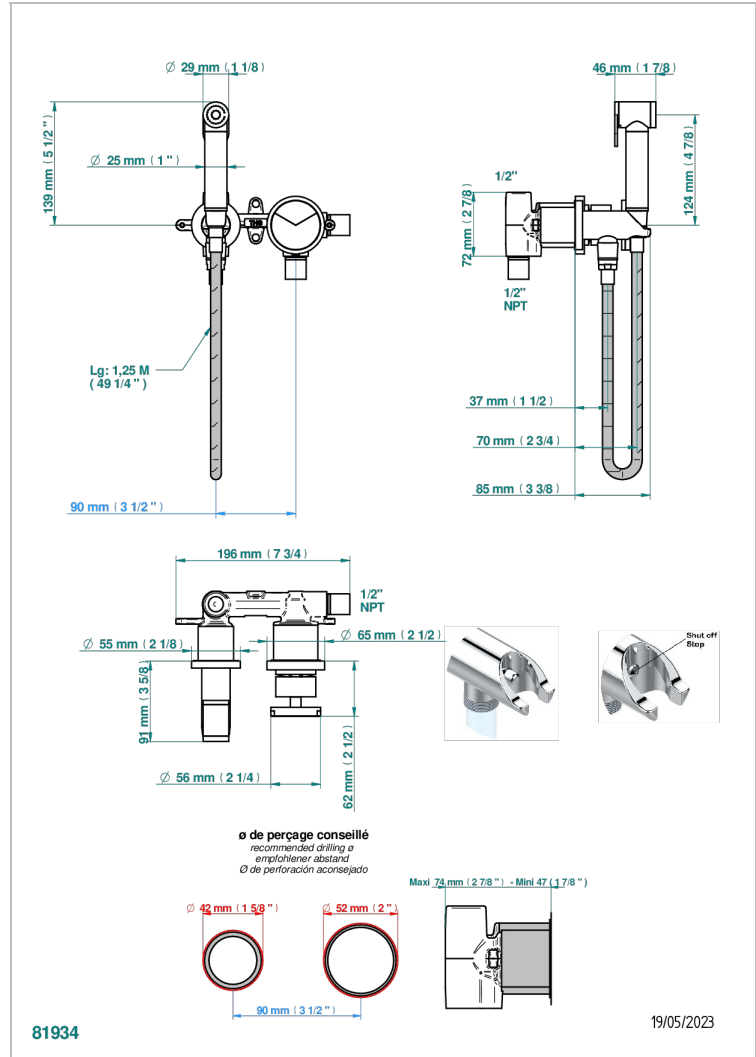

YOKO DELTA HOWLITE

G7W-5840/MGUS

THG
PARIS

Wc douche set including: trigger spray, wall mounted single lever mixer, reinforced hose (1.25m), wall outlet with integrated elbow with safety stopper

81934

19/05/2023

CHARACTERISTIC

- Yoko Delta Howlite
- Wc douche set including: trigger spray, wall mounted single lever mixer, reinforced hose (1.25m), wall outlet with integrated elbow with safety stopper

AVAILABLE FINITIONS