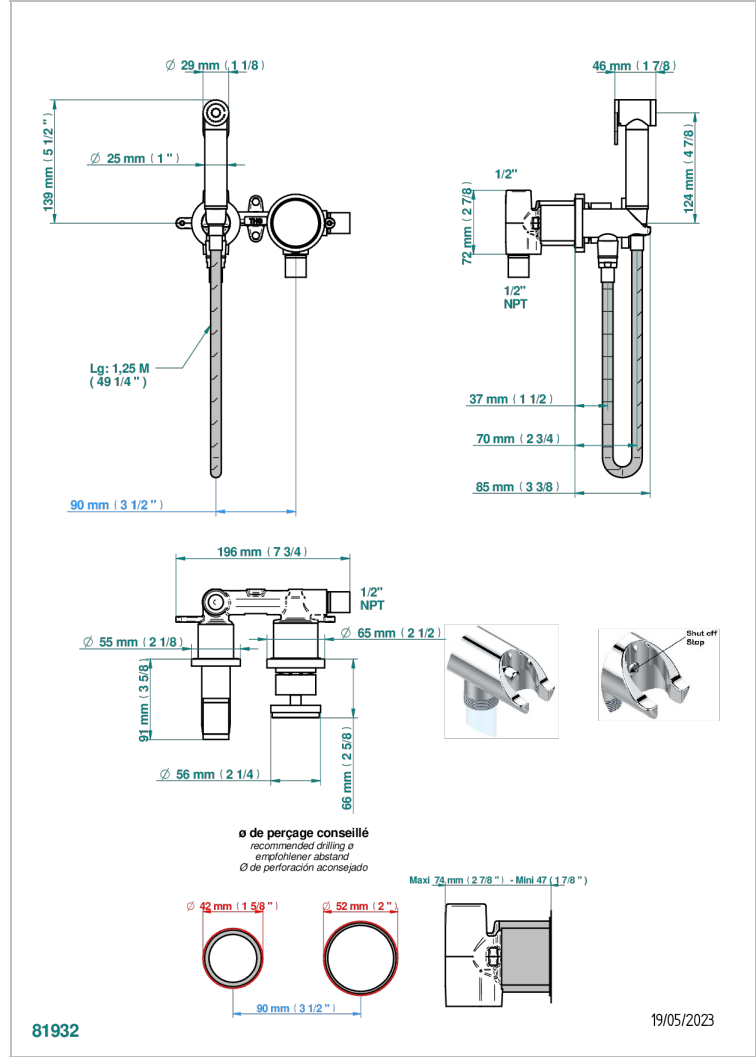

Wc douche set including: trigger spray, wall mounted single lever mixer, reinforced hose (1.25m), wall outlet with integrated elbow with safety stopper

CARACTERÍSTICAS

- Yoko Howlite
- Wc douche set including: trigger spray, wall mounted single lever mixer, reinforced hose (1.25m), wall outlet with integrated elbow with safety stopper