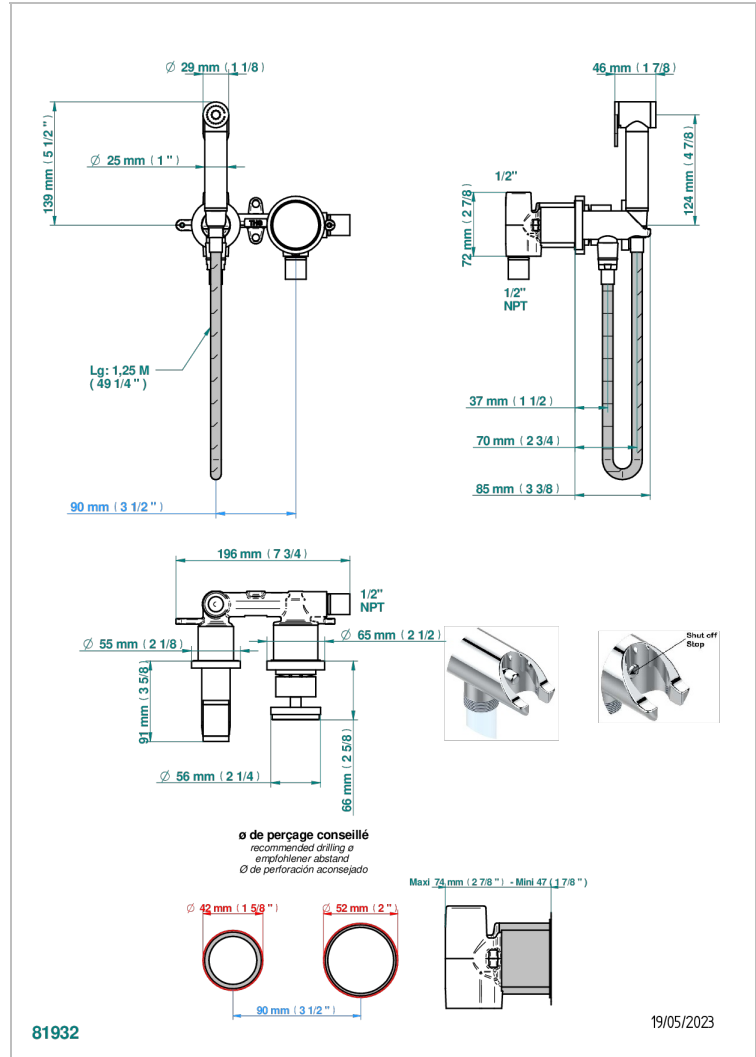

Wc douche set including: trigger spray, wall mounted single lever mixer, reinforced hose (1.25m), wall outlet with integrated elbow with safety stopper

81932

19/05/2023

### CHARACTERISTIC

- Yoko Howlite
- Wc douche set including: trigger spray, wall mounted single lever mixer, reinforced hose (1.25m), wall outlet with integrated elbow with safety stopper