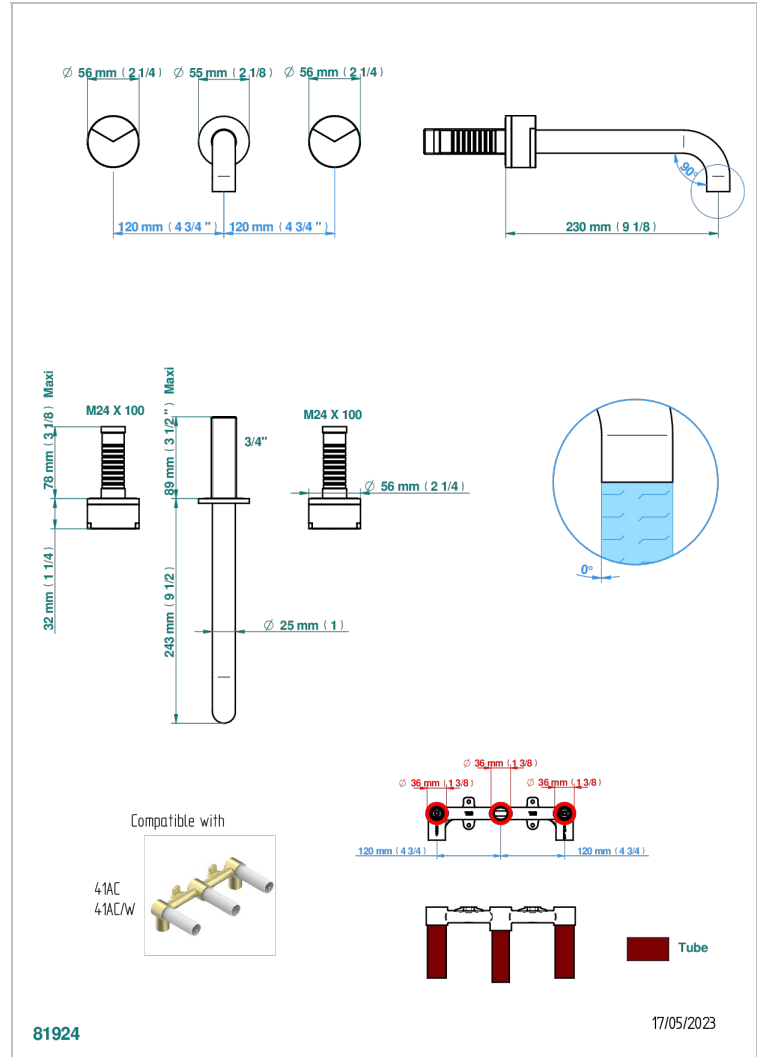

# YOKO DELTA HOWLITE

G7W-41SGB

Trim only for wall mounted 3-hole bath mixer

THG<sup>®</sup>  
PARIS

## CHARACTERISTIC

- Yoko Delta Howlite
- Trim only for wall mounted 3-hole bath mixer

## RELATED SKU'S

- Ref. G00-40AC Rough parts for wall mounted 3 hole mixer, cross handle version
- Ref. G00-40AM Rough parts for wall mounted 3 hole mixer, lever handle version