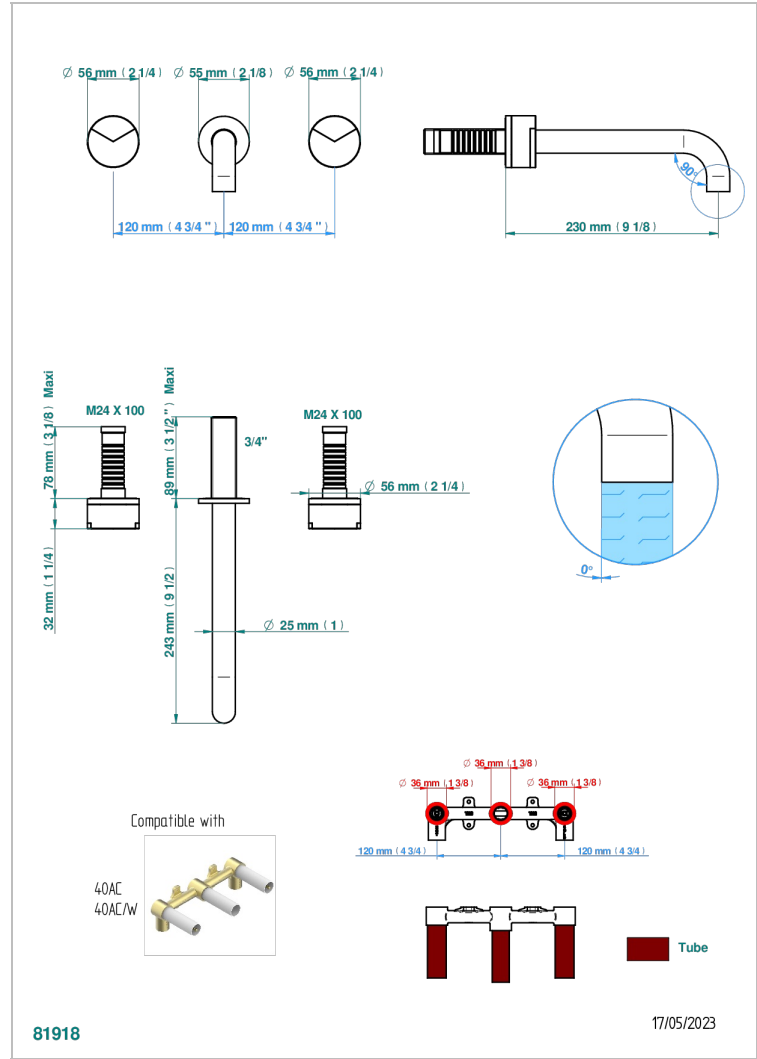

YOKO DELTA HOWLITE

G7W-40SGBUS

Trim only for wall mounted 3 holes basin mixer

CARACTERÍSTICAS

- Yoko Delta Howlite
- Trim only for wall mounted 3 holes basin mixer

PRODUCTOS RELACIONADOS

- Ref. G00-40AM/US Partie à encastrier pour mélangeur mural - version manettes- standard américain