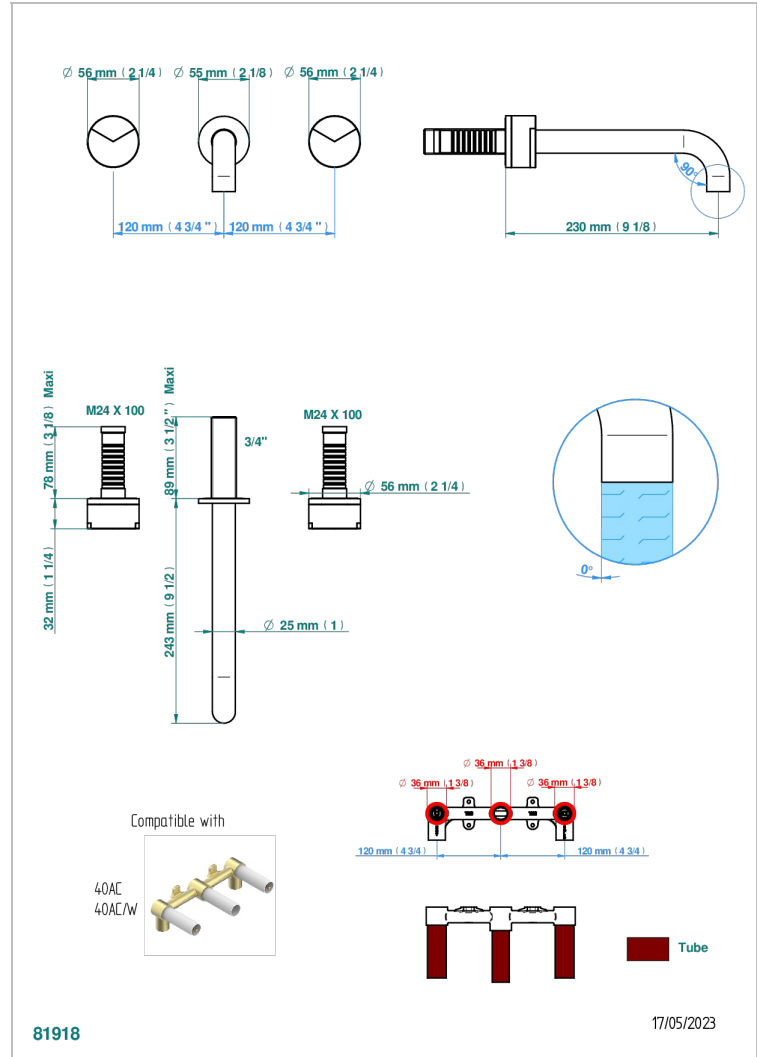

# YOKO DELTA HOWLITE

G7W-40SGBUS

Trim for wall mounted 3-hole lavatory set only

## CHARACTERISTIC

- Yoko Delta Howlite
- Trim for wall mounted 3-hole lavatory set only

## RELATED SKU'S

- Ref. G00-40AM/US Rough parts for wall set (one counter clockwise and one clockwise cartridges)