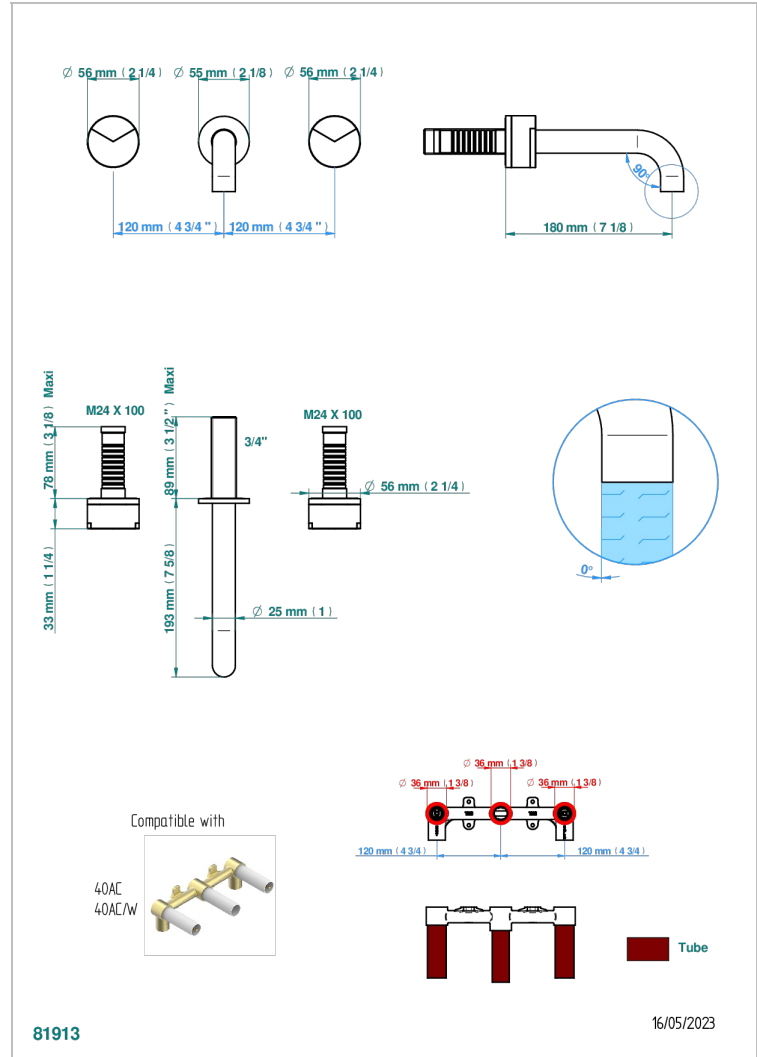

YOKO DELTA HOWLITE

G7W-41GB

Trim for wall mounted 3-hole bath set only

81913

16/05/2023

CHARACTERISTIC

- Yoko Delta Howlite
- Trim for wall mounted 3-hole bath set only

RELATED SKU'S

- Ref. G00-40AM/US Rough parts for wall set (one counter clockwise and one clockwise cartridges)

AVAILABLE FINITIONS

Black ceram - D30
Blush PVD - H62
Brass color PVD - H49
Brown bronze color PVD - F33
Chrome polished - A02
Gold color PVD - H52