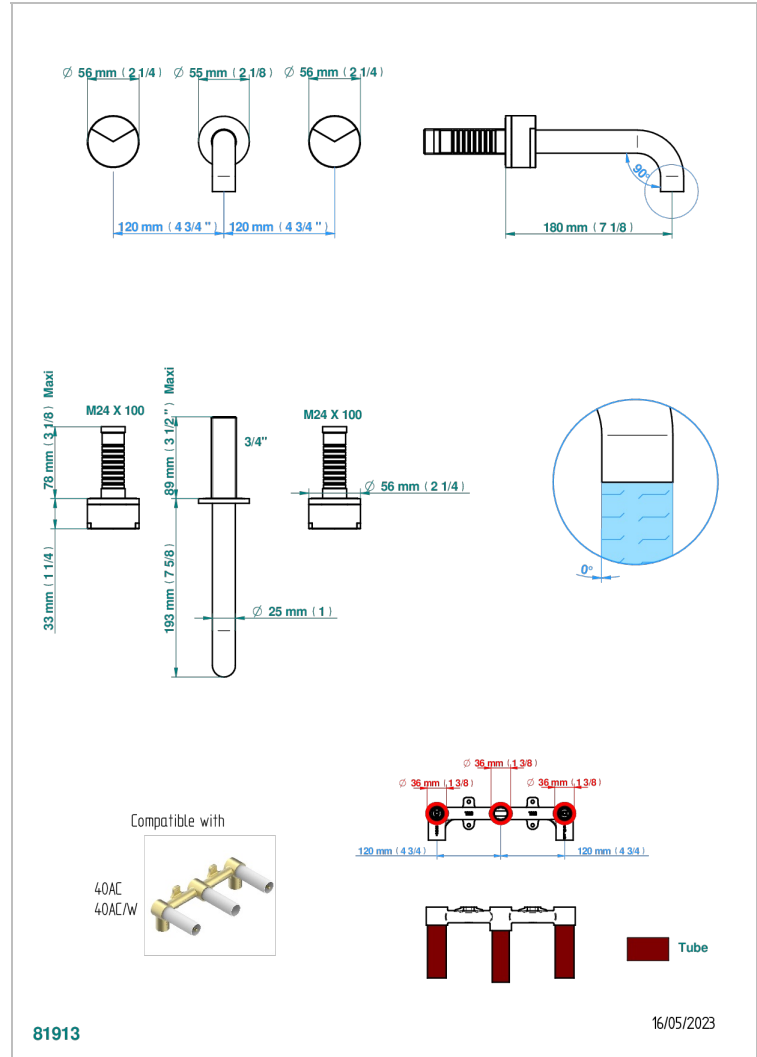

YOKO DELTA HOWLITE

G7W-41GB

Trim only for wall mounted 3-hole bath mixer

CHARACTERISTIC

- Yoko Delta Howlite
- Trim only for wall mounted 3-hole bath mixer

RELATED SKU'S

- Ref. G00-40AC Rough parts for wall mounted 3 hole mixer, cross handle version
- Ref. G00-40AM Rough parts for wall mounted 3 hole mixer, lever handle version