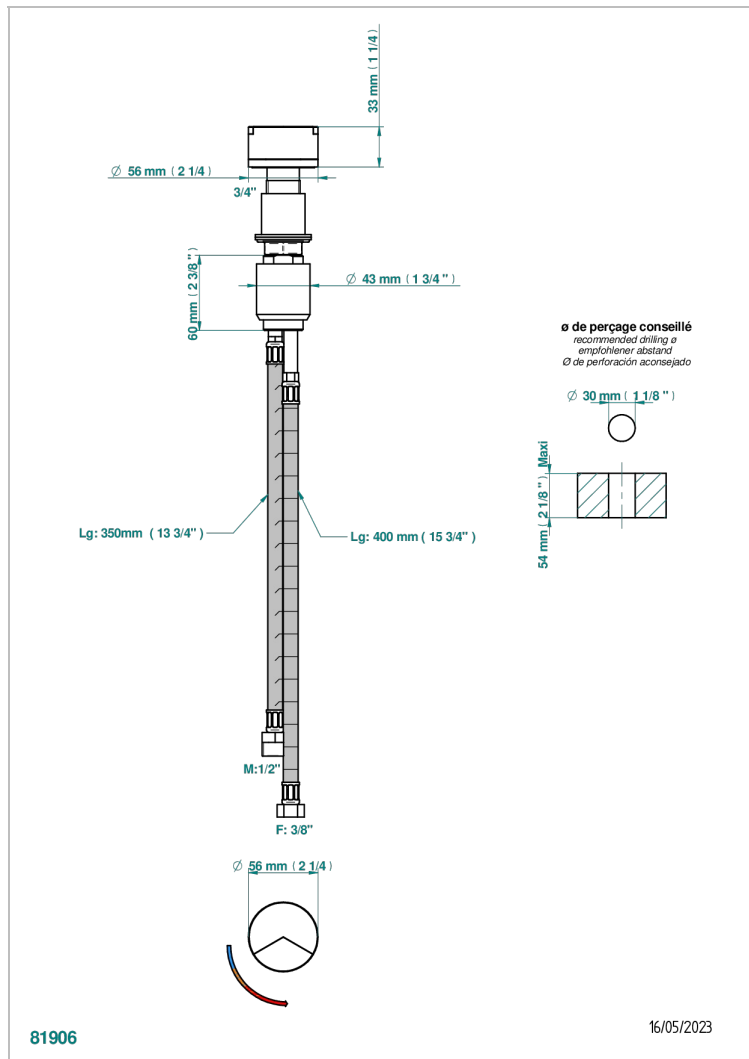

YOKO DELTA HOWLITE

G7W-6532

Rim mounted ceramic mixer with progressive cartridge

CHARACTERISTIC

- ACS : 22ACCLY009

STANDARDS

AVAILABLE FINITIONS

Black ceram - D30
Blush PVD - H62
Brass color PVD - H49
Brown bronze color PVD - F33
Chrome polished - A02
Gold color PVD - H52