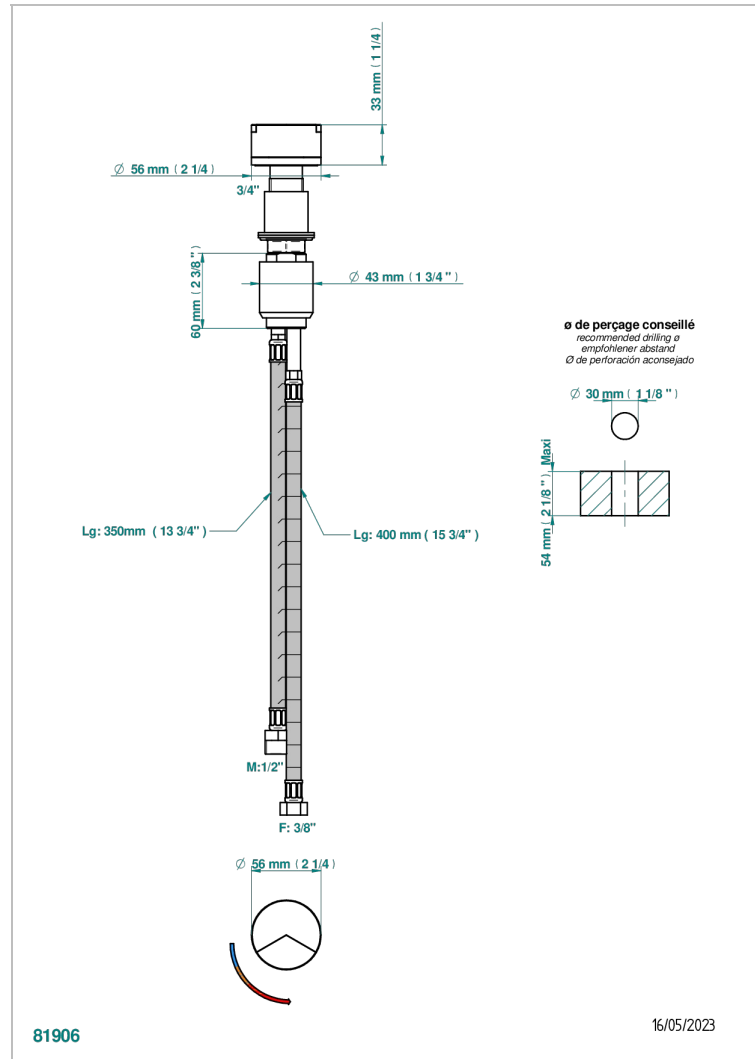

# YOKO DELTA HOWLITE

G7W-6532

Rim mounted ceramic mixer with progressive cartridge

## CHARACTERISTIC

- ACS : 22ACCLY009