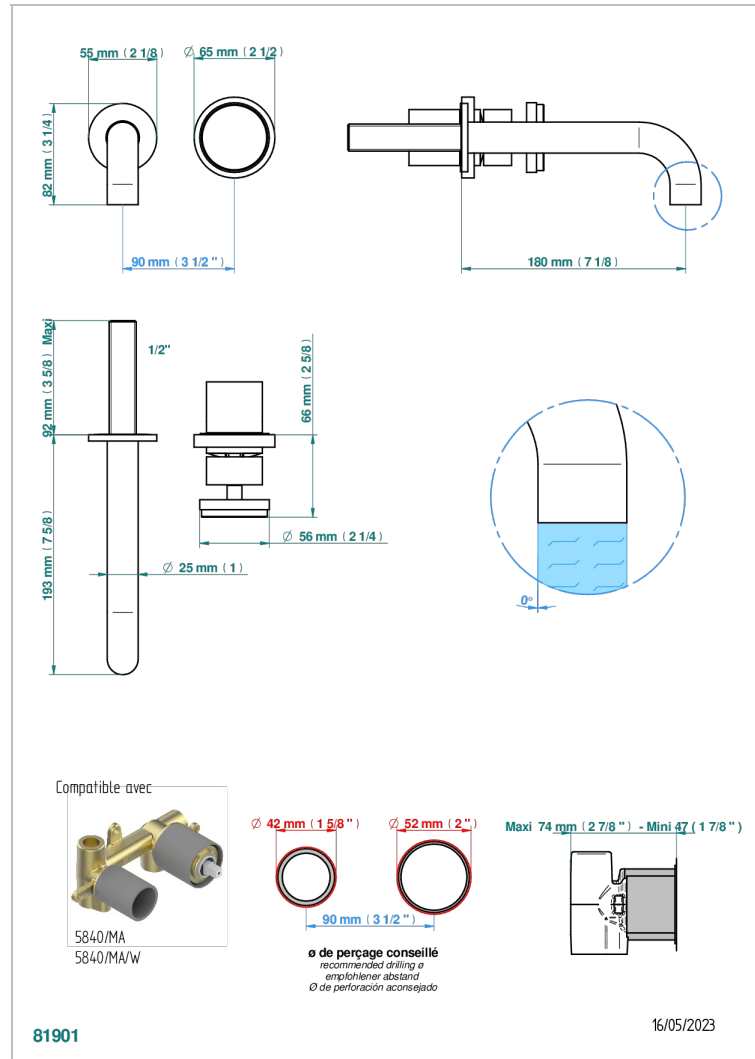

Trim only for Built-in basin mixer with spout (two x 1/2" inlets and one 1/2" outlet), without waste

## CHARACTERISTIC

- Yoko Howlite
- Trim only for Built-in basin mixer with spout (two x 1/2" inlets and one 1/2" outlet), without waste

## RELATED SKU'S

- Ref. G00-5840/MA Rough parts for concealed wall-mounted mixer with 1/2" outlet