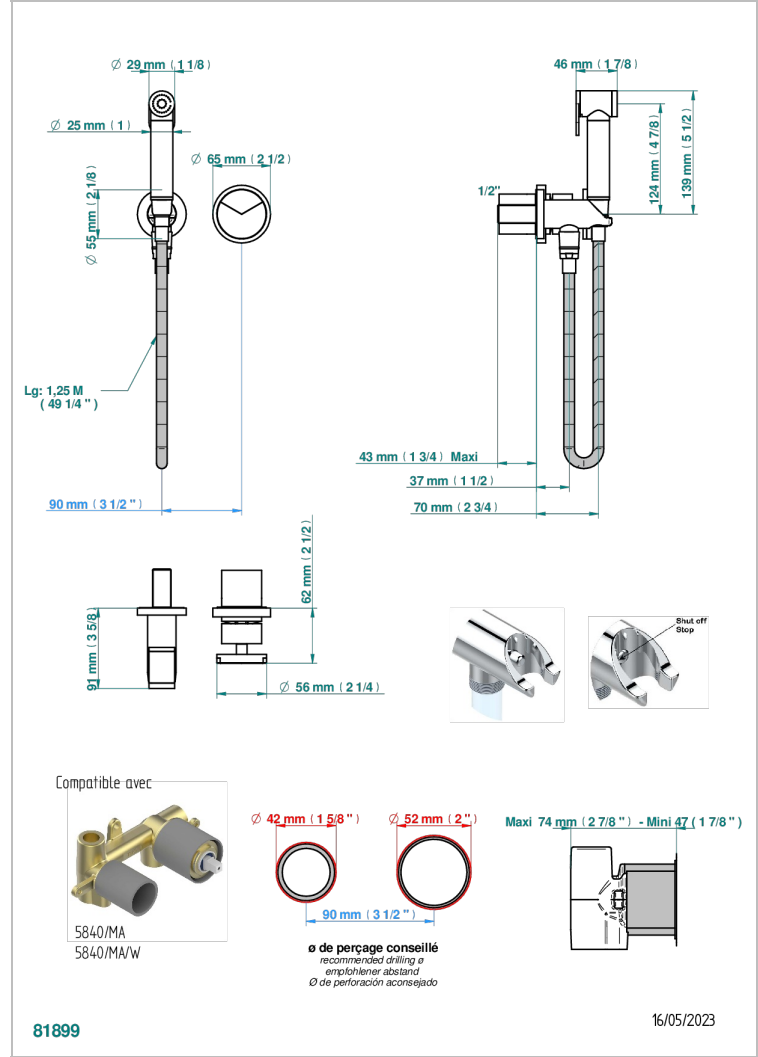

YOKO DELTA HOWLITE

G7W-5840/MBG

THG
PARIS

Trim only for WC douche including: trigger spray, wall mounted single lever mixer, reinforced hose (49 1/4"), wall outlet with integrated elbow with safety stopper

CHARACTERISTIC

- ACS : 19ACCLY412

STANDARDS

RELATED SKU'S

- Ref. G00-5840/MAUS Rough parts for concealed wall-mounted mixer with 1/2" outlet

AVAILABLE FINITIONS

Black ceram - D30
Blush PVD - H62
Brass color PVD - H49
Brown bronze color PVD - F33
Chrome polished - A02
Gold color PVD - H52