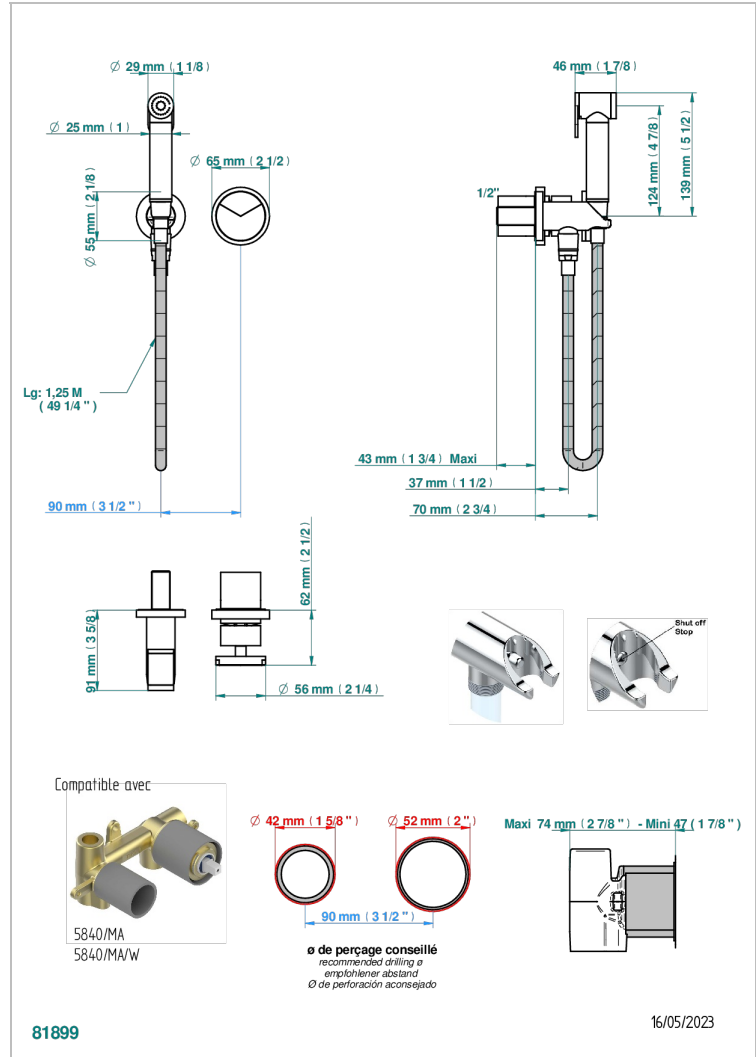

YOKO DELTA HOWLITE

G7W-5840/MBG

Trim only for WC douche including: trigger spray, wall mounted single lever mixer, reinforced hose (1.25m), wall outlet with integrated elbow with safety stopper

CHARACTERISTIC

- ACS : 19ACCLY412

STANDARDS

RELATED SKU'S

- Ref. G00-5840/MA Rough parts for concealed wall-mounted mixer with 1/2" outlet

AVAILABLE FINITIONS

Antique nickel - H28
Black ceram - D30
Blush PVD - H62
Brass color PVD - H49
Brown bronze color PVD - F33
Gold color PVD - H52