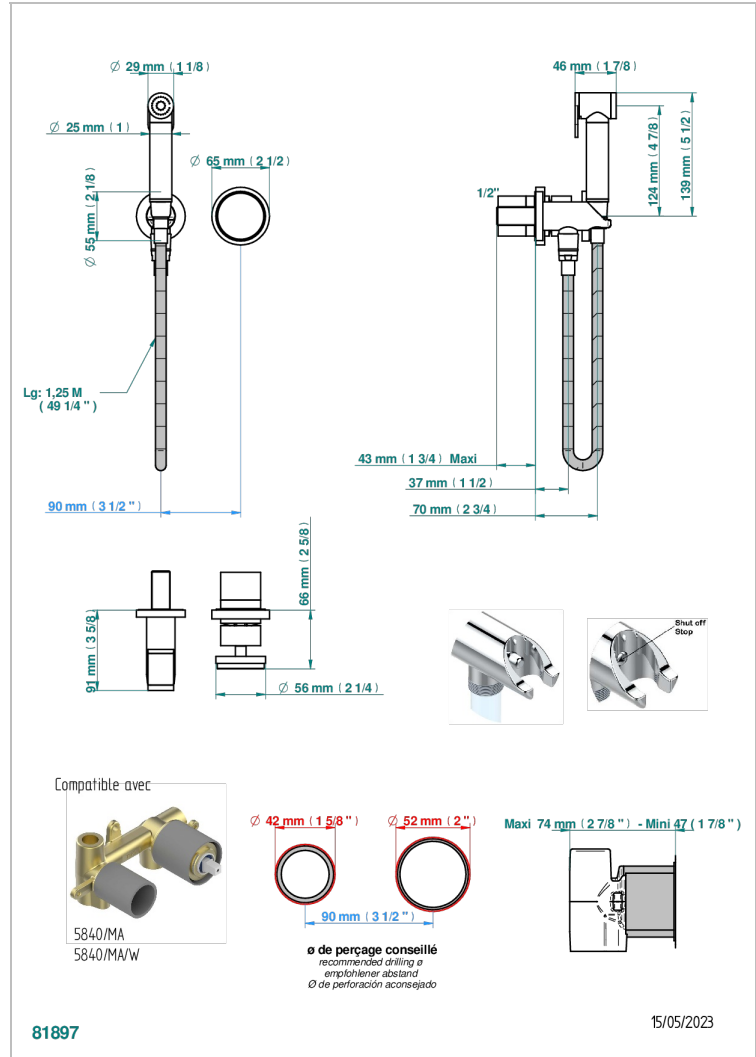

Trim only for WC douche including: trigger spray, wall mounted single lever mixer, reinforced hose (49 1/4"), wall outlet with integrated elbow with safety stopper

### CHARACTERISTIC

- ACS : 19ACCLY412

### RELATED SKU'S

- Ref. G00-5840/MAUS Rough parts for concealed wall-mounted mixer with 1/2" outlet