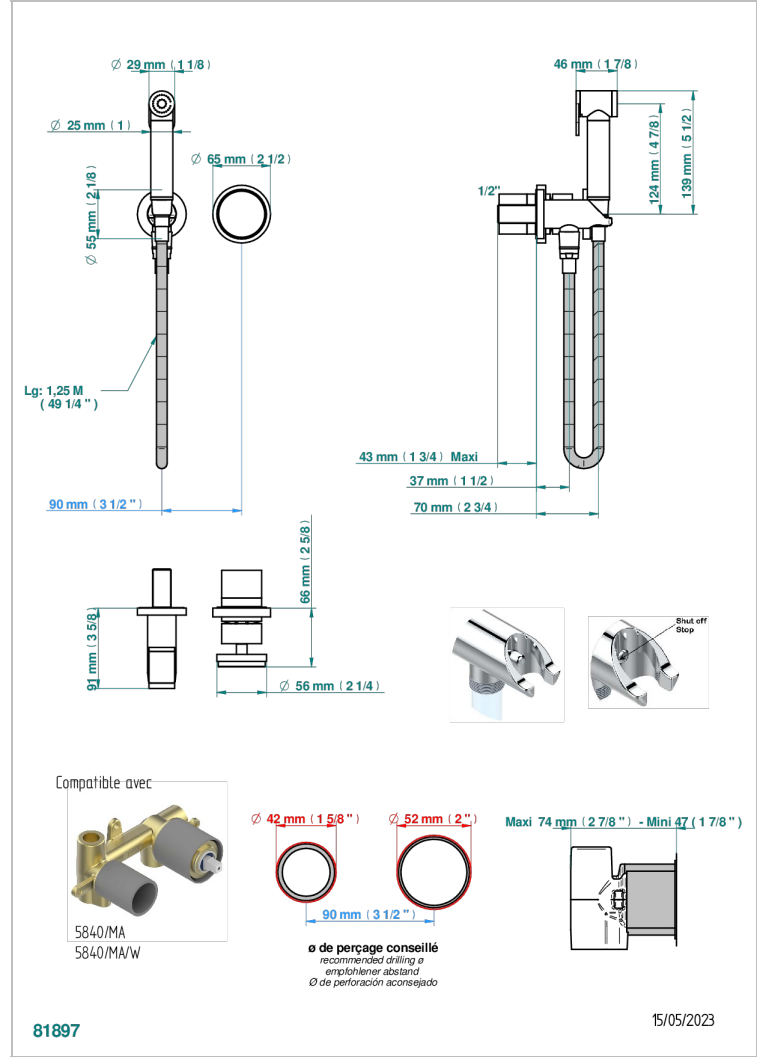

Trim only for WC douche including: trigger spray, wall mounted single lever mixer, reinforced hose (1.25m), wall outlet with integrated elbow with safety stopper

CHARACTERISTIC

- ACS : 19ACCLY412

STANDARDS

RELATED SKU'S

- Ref. G00-5840/MA Rough parts for concealed wall-mounted mixer with 1/2" outlet

AVAILABLE FINITIONS

| | | | | |
|------------------------------|-----------------------------------|----------------------------------|--------------------------------------|----------------------|
| Antique nickel - H28 | Graphite PVD - H64 | Matt chrome - C02 | Natural smoked Brass - A13 | Soft matt gold - F31 |
| Black ceram - D30 | Lacquered light bronze - D01 | Matt gold - F07 | Nickel color PVD - H55 | Umber PVD - H66 |
| Blush PVD - H62 | Matt Umber PVD - H67 | Matt gold color PVD - H53 | Polished chrome (color finish) - A02 | |
| Brass color PVD - H49 | Matt blush PVD - H60 | Matt graphite PVD - H65 | Polished gold (color finish) - F01 | |
| Brown bronze color PVD - F33 | Matt brass color PVD - H50 | Matt nickel (color finish) - C01 | Polished nickel - B01 | |
| Gold color PVD - H52 | Matt brown bronze color PVD - F34 | Matt nickel color PVD - H56 | Soft gold - F30 | |