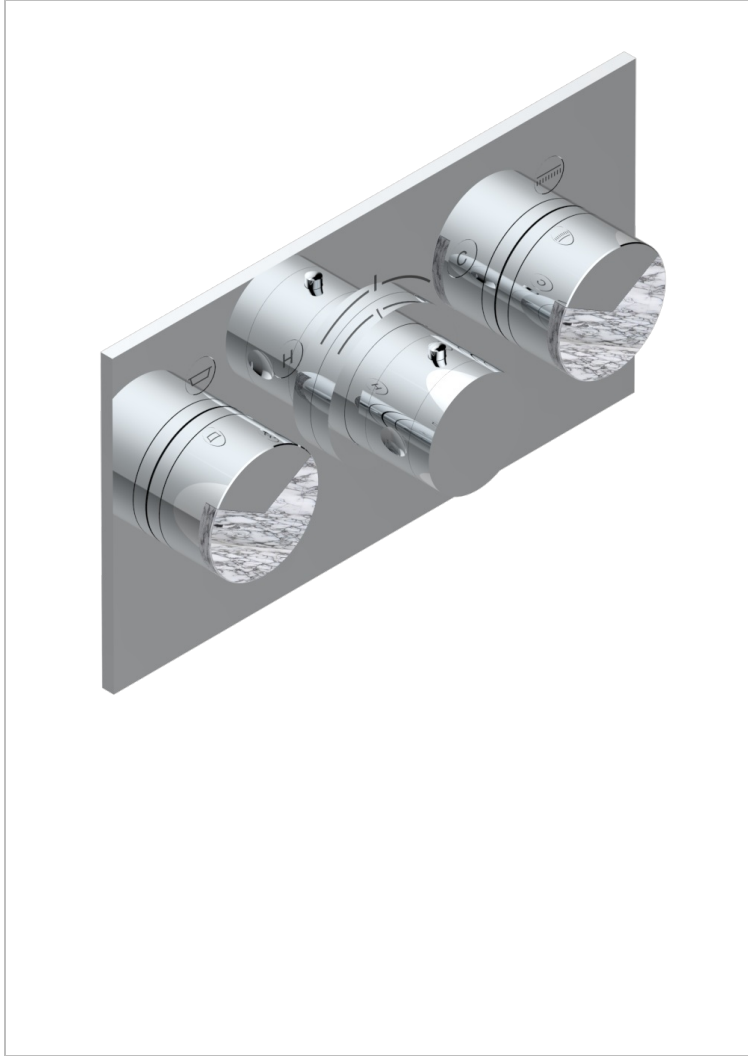

# YOKO DELTA HOWLITE

G7W-5401BEH

THG  
PARIS

Trim for THG thermostat with 2 valves ref. 5 401AHM/US rough part supplied with fixing box , item to be installed horizontal

## CHARACTERISTIC

- Yoko Delta Howlite
- Trim for THG thermostat with 2 valves ref. 5 401AHM/US rough part supplied with fixing box , item to be installed horizontal