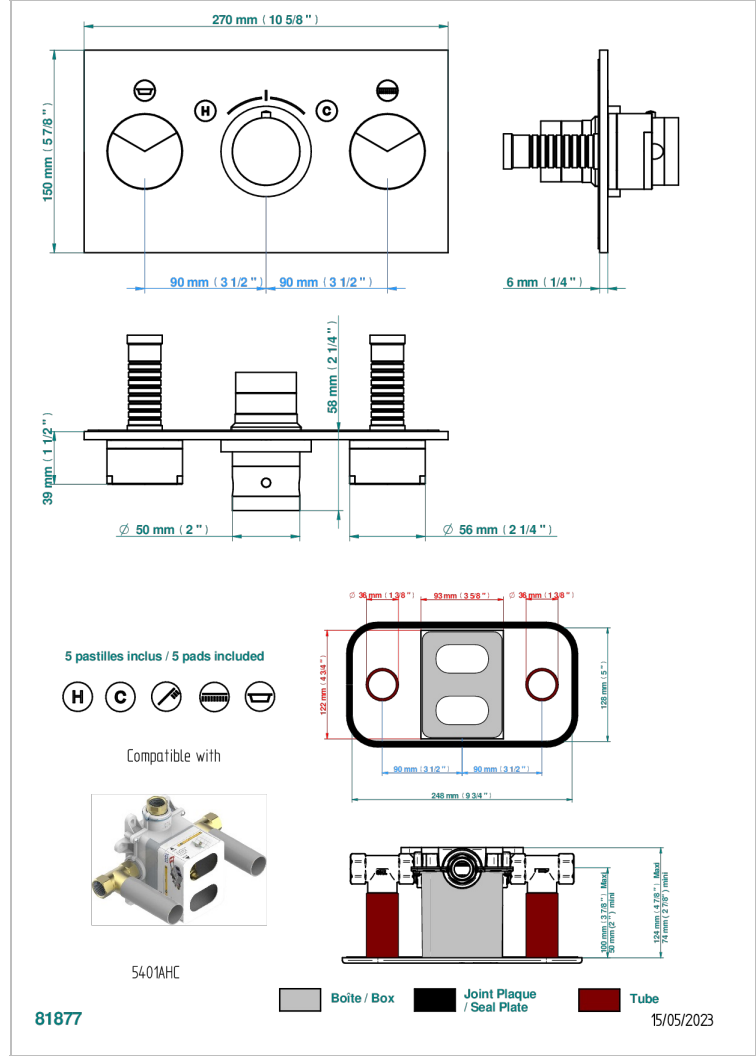

# YOKO DELTA HOWLITE

G7W-5401BEH

THG  
PARIS

Trim for THG thermostat with 2 valves ref. 5 401AHM/US rough part supplied with fixing box , item to be installed horizontal

## CHARACTERISTIC

- Yoko Delta Howlite
- Trim for THG thermostat with 2 valves ref. 5 401AHM/US rough part supplied with fixing box , item to be installed horizontal