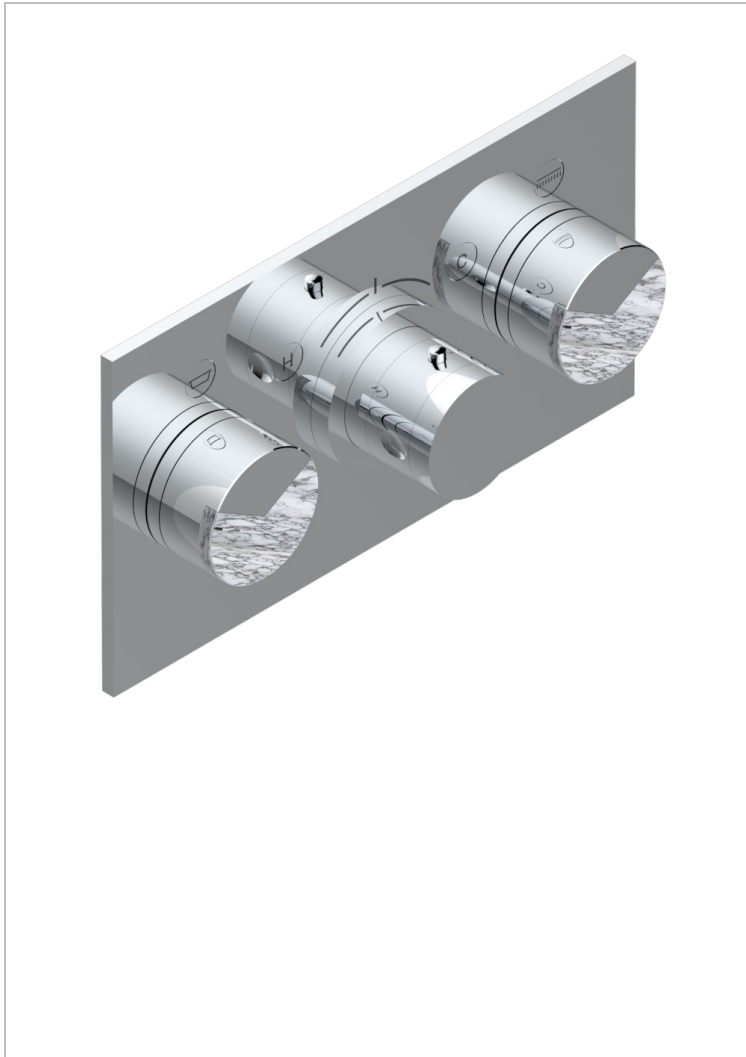

YOKO DELTA HOWLITE

G7W-5401BEH

THG
PARIS

Trim for thermostatic mixer with 2 valves item to be installed horizontal . to adapt on 5 401AHC or 5 401AHM

CHARACTERISTIC

- Yoko Delta Howlite
- Trim for thermostatic mixer with 2 valves item to be installed horizontal . to adapt on 5 401AHC or 5 401AHM

RELATED SKU'S

- Ref. G00-5401AHC 3/4" THG thermostat, 60 l/mn with two valves with wax cartridge delivered with a built-in box, without trim - to be installed horizontal (for installation with cross handle)
- Ref. G00-5401AHM 3/4" THG thermostat, 60 l/mn with two valves with wax cartridge delivered with a built-in box, without trim - to be installed horizontal (for installation with lever handle)

AVAILABLE FINITIONS

Antique nickel - H28
Black ceram - D30
Blush PVD - H62
Brass color PVD - H49
Brown bronze color PVD - F33
Gold color PVD - H52

Graphite PVD - H64
Lacquered light bronze - D01
Matt Umber PVD - H67
Matt blush PVD - H60
Matt brass color PVD - H50
Matt brown bronze color PVD - F34