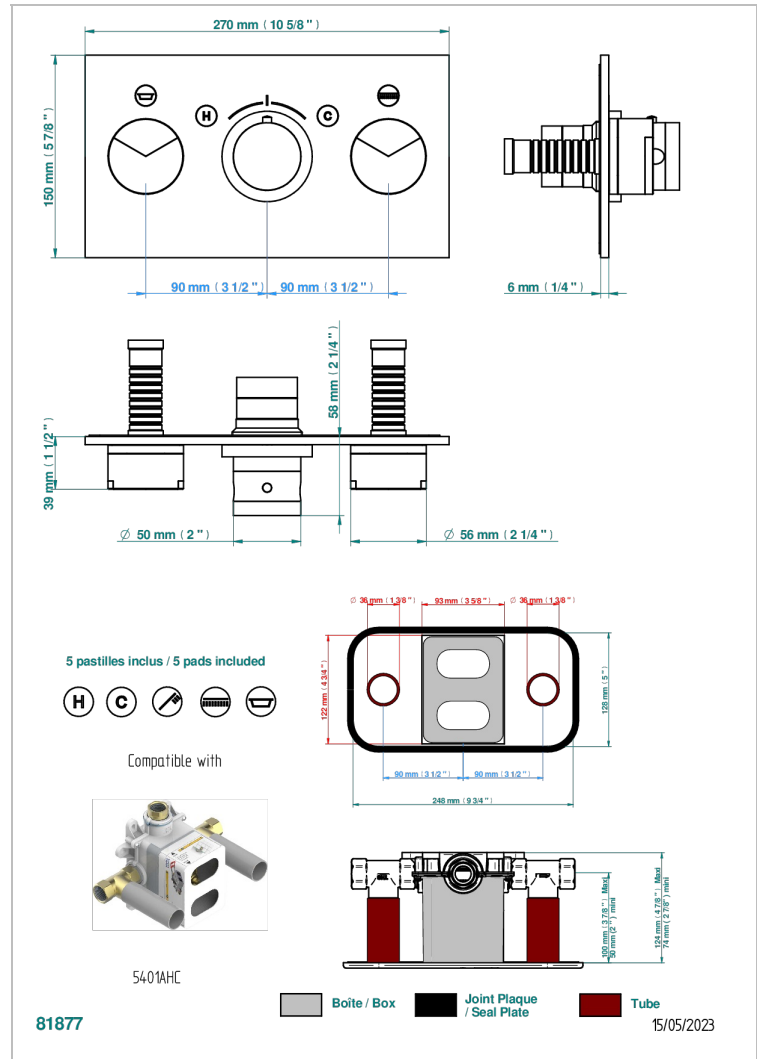

YOKO DELTA HOWLITE

G7W-5401BEH

THG
PARIS

Trim for thermostatic mixer with 2 valves item to be installed horizontal . to adapt on 5 401AHC or 5 401AHM

CHARACTERISTIC

- Yoko Delta Howlite
- Trim for thermostatic mixer with 2 valves item to be installed horizontal . to adapt on 5 401AHC or 5 401AHM

RELATED SKU'S

- Ref. G00-5401AHC 3/4" THG thermostat, 60 l/mn with two valves with wax cartridge delivered with a built-in box, without trim - to be installed horizontal (for installation with cross handle)
- Ref. G00-5401AHM 3/4" THG thermostat, 60 l/mn with two valves with wax cartridge delivered with a built-in box, without trim - to be installed horizontal (for installation with lever handle)