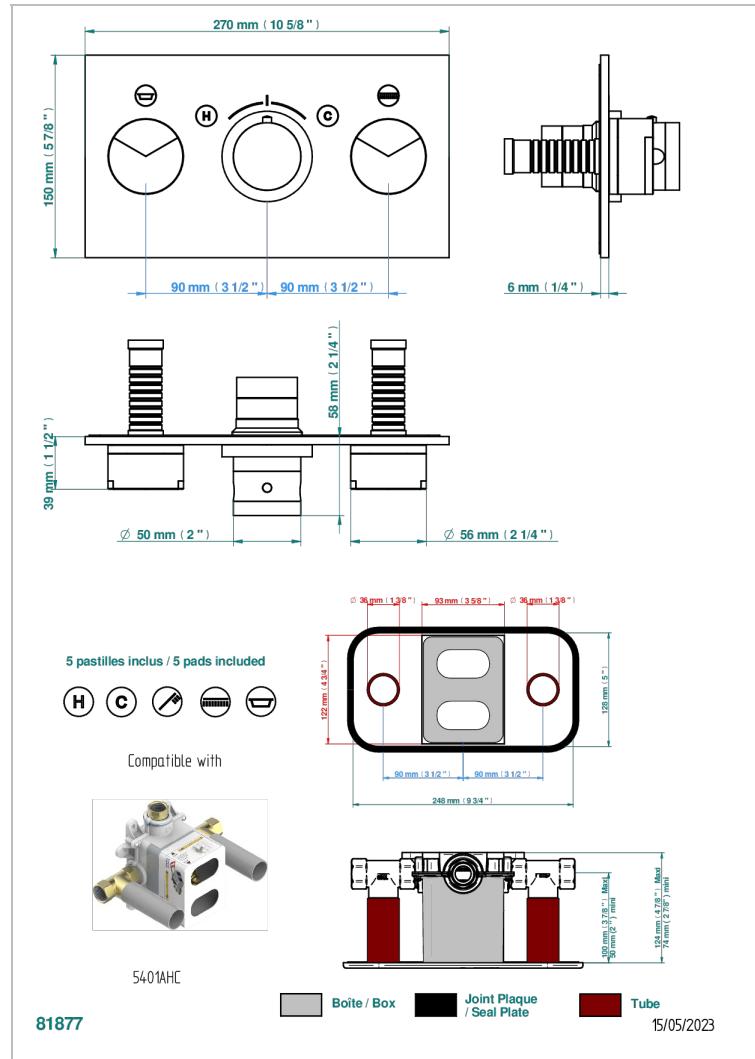

Trim for thermostatic mixer with 2 valves item to be installed horizontal . to adapt on 5 401AHC or 5 401AHM

## CHARACTERISTIC

- Yoko Delta Howlite
- Trim for thermostatic mixer with 2 valves item to be installed horizontal . to adapt on 5 401AHC or 5 401AHM

## RELATED SKU'S

- Ref. G00-5401AHC 3/4" THG thermostat, 60 l/mn with two valves with wax cartridge delivered with a built-in box, without trim - to be installed horizontal ( for installation with cross handle)
- Ref. G00-5401AHM 3/4" THG thermostat, 60 l/mn with two valves with wax cartridge delivered with a built-in box, without trim - to be installed horizontal ( for installation with lever handle)