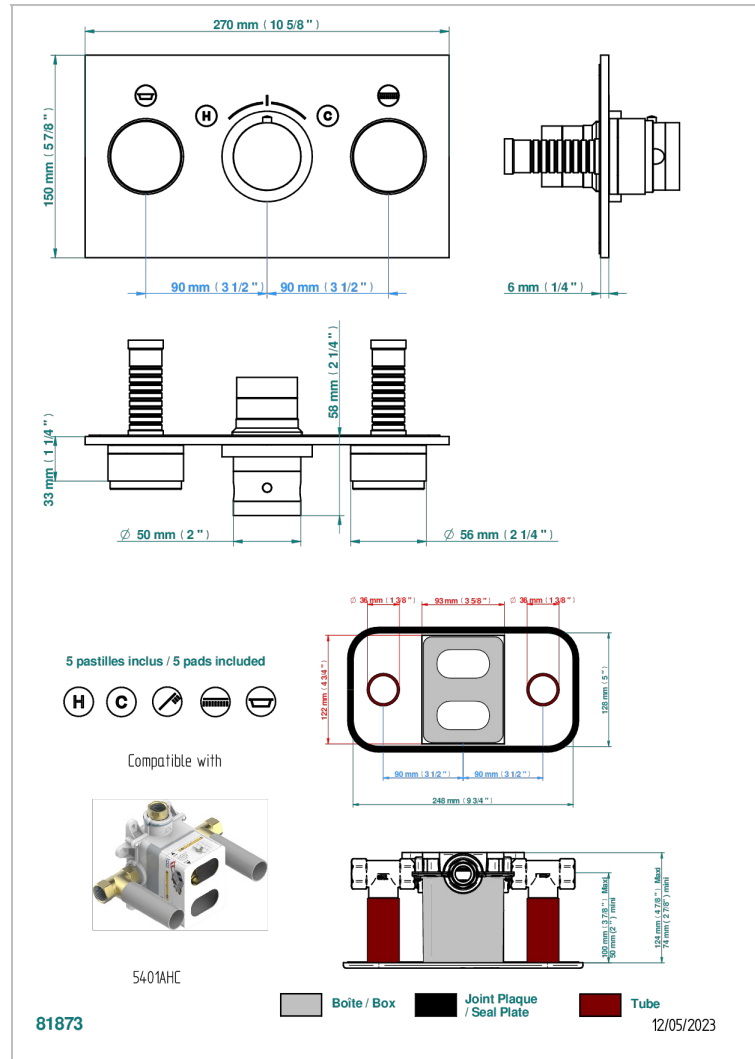

Trim for THG thermostat with 2 valves ref. 5 401AHM/US rough part supplied with fixing box , item to be installed horizontal

## CHARACTERISTIC

- Yoko Howlite
- Trim for THG thermostat with 2 valves ref. 5 401AHM/US rough part supplied with fixing box , item to be installed horizontal