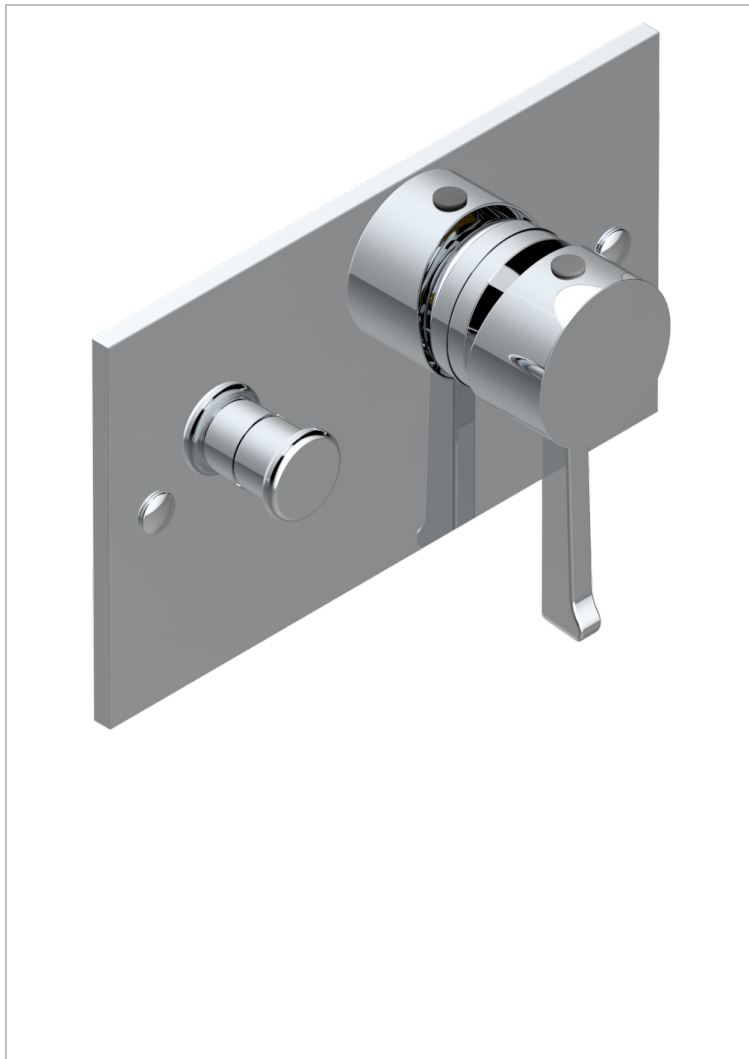

HAMPTONS WITH LEVER HANDLES

G4S-6550B

Trim only for wall shower mixer with diverter

81872

16/05/2023

CHARACTERISTIC

- Hamptons with lever handles
- Trim only for wall shower mixer with diverter

AVAILABLE FINITIONS

Black ceram - D30
Blush PVD - H62
Brass color PVD - H49
Brown bronze color PVD - F33
Chrome polished - A02
Copper antique matt, coated - H07

Gold color PVD - H52
Gold mat - F07
Gold polished - F01
Graphite PVD - H64
Light coated bronze - D01
Matt Umber PVD - H67

Matt blush PVD - H60
Matt brass color PVD - H50
Matt brown bronze color PVD - F34
Matt chrome (American satin) - C02
Matt gold color PVD - H53
Matt graphite PVD - H65

Matt nickel (American satin) - C01
Matt nickel color PVD - H56
Natural smoked Brass - A13
Nickel antique / Sovereign - H28
Nickel color PVD - H55
Nickel polished - B01