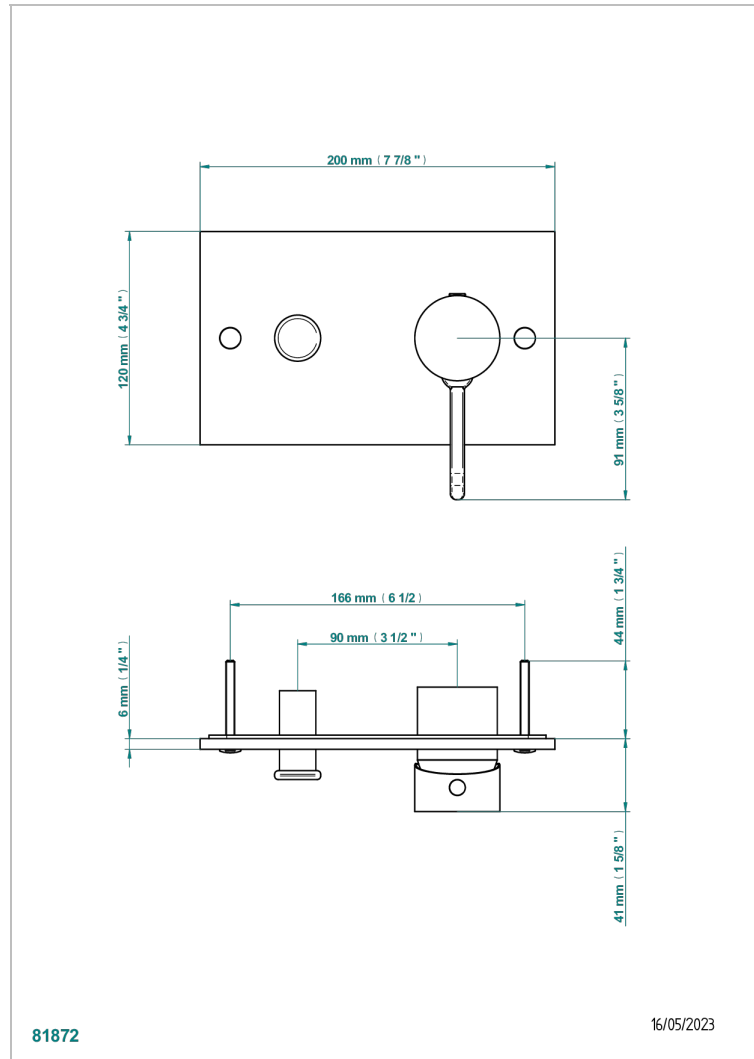

HAMPTONS WITH LEVER HANDLES

G4S-6550B

Trim only for wall shower mixer with diverter

81872

16/05/2023

CHARACTERISTIC

- Hamptons with lever handles
- Trim only for wall shower mixer with diverter

AVAILABLE FINITIONS